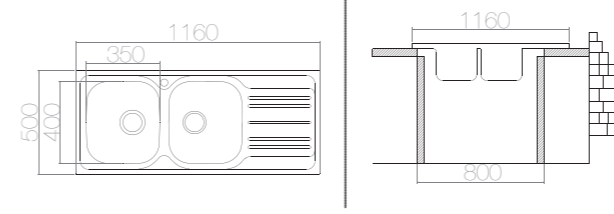

SUITABLE ACCESSORIES

AS 75 / E IN029 1030x500 mm

\*Welded - Bowl

SIZE	THICKNESS	BOWL DEPTH	FINISHING	CUT OUT	CABINET SIZE	PRICE USD
1030x500 mm	0,80	190/130/190 mm	POLISHED	1010x480 mm	1050 mm	175,00
1030x500 mm	0,80	190/130/190 mm	LINEN	1010x480 mm	1050 mm	184,00

SUITABLE ACCESSORIES

AS 17 / E IN030 1160x500 mm

SIZE	THICKNESS	BOWL DEPTH	FINISHING	CUT OUT	CABINET SIZE	PRICE USD
1160x500 mm	0,60	145/145 mm	SATIN	1140x480 mm	800 mm	66,75
1160x500 mm	0,60	145/145 mm	LINEN	1140x480 mm	800 mm	73,05
1160x500 mm	0,80	160/160 mm	POLISHED	1140x480 mm	800 mm	88,71
1160x500 mm	0,80	160/160 mm	LINEN	1140x480 mm	800 mm	94,74

SUITABLE ACCESSORIES

AS 87 / E IN031 1160x500 mm

SIZE	THICKNESS	BOWL DEPTH	FINISHING	CUT OUT	CABINET SIZE	PRICE USD
1160x500 mm	0,60	145/145 mm	SATIN	1140x480 mm	800 mm	70,15
1160x500 mm	0,60	145/145 mm	LINEN	1140x480 mm	800 mm	76,55
1160x500 mm	0,80	160/160 mm	POLISHED	1140x480 mm	800 mm	91,55
1160x500 mm	0,80	160/160 mm	LINEN	1140x480 mm	800 mm	100,20