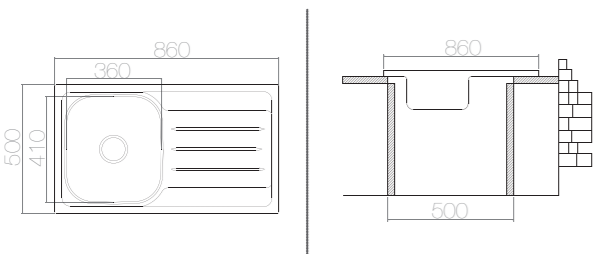

SUITABLE ACCESSORIES

AS 89 / E IN034 860x500 mm

SIZE	THICKNESS	BOWL DEPTH	FINISHING	CUT OUT	CABINET SIZE	PRICE USD
860x500 mm	0,60	150 mm	SATIN	840x480 mm	500 mm	47,00
860x500 mm	0,60	150 mm	LINEN	840x480 mm	500 mm	53,50
860x500 mm	0,80	170 mm	POLISHED	840x480 mm	500 mm	60,55
860x500 mm	0,80	170 mm	LINEN	840x480 mm	500 mm	66,95

SUITABLE ACCESSORIES

AS 90 / E IN035 860x500 mm

SIZE	THICKNESS	BOWL DEPTH	FINISHING	CUT OUT	CABINET SIZE	PRICE USD
860x500 mm	0,60	145 mm	SATIN	840x480 mm	750 mm	56,95
860x500 mm	0,60	145 mm	LINEN	840x480 mm	750 mm	62,75
860x500 mm	0,80	160 mm	POLISHED	840x480 mm	750 mm	74,63
860x500 mm	0,80	160 mm	LINEN	840x480 mm	750 mm	78,07

SUITABLE ACCESSORIES

AS 211 / E IN061 860x500 mm

SIZE	THICKNESS	BOWL DEPTH	FINISHING	CUT OUT	CABINET SIZE	PRICE USD
860x500 mm	0,80	190 mm	POLISHED	840x480 mm	500 mm	88,00
860x500 mm	0,80	190 mm	LINEN	840x480 mm	500 mm	93,00

\*Welded - Bowl

SUITABLE ACCESSORIES

AS 246 / E IN056 1000x500 mm

SIZE	THICKNESS	BOWL DEPTH	FINISHING	CUT OUT	CABINET SIZE	PRICE USD
1000x500 mm	0,60	150 mm	SATIN	980x480 mm	500 mm	54,00
1000x500 mm	0,60	150 mm	LINEN	980x480 mm	500 mm	58,70
1000x500 mm	0,80	170 mm	POLISHED	980x480 mm	500 mm	68,00
1000x500 mm	0,80	170 mm	LINEN	980x480 mm	500 mm	76,00