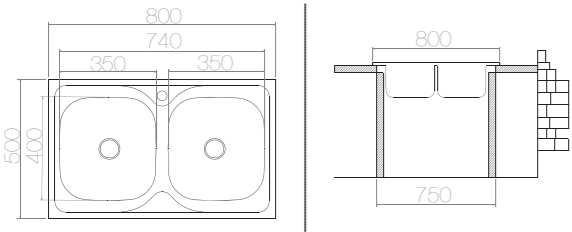

SUITABLE ACCESSORIES

**AS 11 / E IN018** 800x500 mm

SIZE	THICKNESS	BOWL DEPTH	FINISHING	CUT OUT	CABINET SIZE	PRICE USD
800x500 mm	0,60	150 mm	SATIN	780x480 mm	450 mm	46,80
800x500 mm	0,60	150 mm	LINEN	780x480 mm	450 mm	51,30
800x500 mm	0,80	170 mm	POLISHED	780x480 mm	450 mm	58,00
800x500 mm	0,80	170 mm	LINEN	780x480 mm	450 mm	64,00

SUITABLE ACCESSORIES

**AS 69 / E IN019** 800x500 mm

SIZE	THICKNESS	BOWL DEPTH	FINISHING	CUT OUT	CABINET SIZE	PRICE USD
800x500 mm	0,80	190 mm	POLISHED	780x480 mm	450 mm	80,00
800x500 mm	0,80	190 mm	LINEN	780x480 mm	450 mm	89,00

SUITABLE ACCESSORIES

\*Welded - Bowl

AS 13 / E IN020 800x500 mm

SIZE	THICKNESS	BOWL DEPTH	FINISHING	CUT OUT	CABINET SIZE	PRICE USD
800x500 mm	0,60	145 mm	SATIN	780x480 mm	750 mm	58,00
800x500 mm	0,60	145 mm	LINEN	780x480 mm	750 mm	63,00
800x500 mm	0,80	160 mm	POLISHED	780x480 mm	750 mm	72,87
800x500 mm	0,80	160 mm	LINEN	780x480 mm	750 mm	77,00

SUITABLE ACCESSORIES

AS 192 / E IN047 860x500 mm

SIZE	THICKNESS	BOWL DEPTH	FINISHING	CUT OUT	CABINET SIZE	PRICE USD
860x500 mm	0,60	150/130 mm	SATIN	840x480 mm	600 mm	70,00
860x500 mm	0,60	150/130 mm	LINEN	840x480 mm	600 mm	77,00
860x500 mm	0,80	170/130 mm	POLISHED	840x480 mm	600 mm	90,00
860x500 mm	0,80	170/130 mm	LINEN	840x480 mm	600 mm	98,00