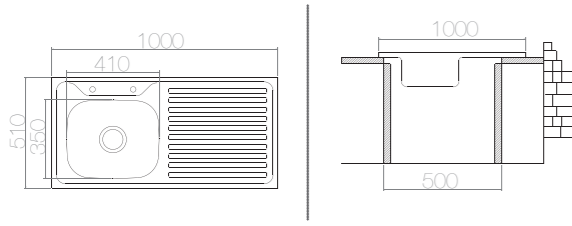

SUITABLE ACCESSORIES

AS 211 / E IN061 860x500 mm

SIZE	THICKNESS	BOWL DEPTH	FINISHING	CUT OUT	CABINET SIZE	PRICE USD
860x500 mm	0,80	190 mm	POLISHED	840x480 mm	500 mm	88,00
860x500 mm	0,80	190 mm	LINEN	840x480 mm	500 mm	93,00

\*Welded - Bowl

SUITABLE ACCESSORIES

AS 246 / E IN056 1000x500 mm

SIZE	THICKNESS	BOWL DEPTH	FINISHING	CUT OUT	CABINET SIZE	PRICE USD
1000x500 mm	0,60	150 mm	SATIN	980x480 mm	500 mm	54,00
1000x500 mm	0,60	150 mm	LINEN	980x480 mm	500 mm	58,70
1000x500 mm	0,80	170 mm	POLISHED	980x480 mm	500 mm	68,00
1000x500 mm	0,80	170 mm	LINEN	980x480 mm	500 mm	76,00

SUITABLE ACCESSORIES

**AS 230 - R / E IN051** 1000x500 mm

SIZE	THICKNESS	BOWL DEPTH	FINISHING	CUT OUT	CABINET SIZE	PRICE USD
1000x500 mm	0,60	150 mm	SATIN	980x480 mm	500 mm	54,00
1000x500 mm	0,60	150 mm	LINEN	980x480 mm	500 mm	58,70
1000x500 mm	0,80	170 mm	POLISHED	980x480 mm	500 mm	68,00
1000x500 mm	0,80	170 mm	LINEN	980x480 mm	500 mm	76,00