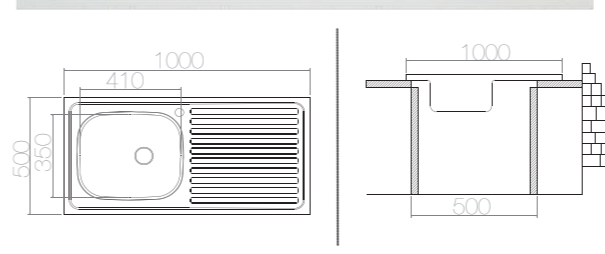

SUITABLE ACCESSORIES

AS 211 / E IN061 860x500 mm

SIZE	THICKNESS	BOWL DEPTH	FINISHING	CUT OUT	CABINET SIZE	PRICE USD
860x500 mm	0,80	190 mm	POLISHED	840x480 mm	500 mm	88,00
860x500 mm	0,80	190 mm	LINEN	840x480 mm	500 mm	93,00

\*Welded - Bowl

SUITABLE ACCESSORIES

AS 246 / E IN056 1000x500 mm

SIZE	THICKNESS	BOWL DEPTH	FINISHING	CUT OUT	CABINET SIZE	PRICE USD
1000x500 mm	0,60	150 mm	SATIN	980x480 mm	500 mm	54,00
1000x500 mm	0,60	150 mm	LINEN	980x480 mm	500 mm	58,70
1000x500 mm	0,80	170 mm	POLISHED	980x480 mm	500 mm	68,00
1000x500 mm	0,80	170 mm	LINEN	980x480 mm	500 mm	76,00

SUITABLE ACCESSORIES

**AS 230 - R / E IN051** 1000x500 mm

SIZE	THICKNESS	BOWL DEPTH	FINISHING	CUT OUT	CABINET SIZE	PRICE USD
1000x500 mm	0,60	150 mm	SATIN	980x480 mm	500 mm	54,00
1000x500 mm	0,60	150 mm	LINEN	980x480 mm	500 mm	58,70
1000x500 mm	0,80	170 mm	POLISHED	980x480 mm	500 mm	68,00
1000x500 mm	0,80	170 mm	LINEN	980x480 mm	500 mm	76,00

SUITABLE ACCESSORIES

**AS 231 - L / E IN052** 1000x500 mm

SIZE	THICKNESS	BOWL DEPTH	FINISHING	CUT OUT	CABINET SIZE	PRICE USD
1000x500 mm	0,60	150 mm	SATIN	980x480 mm	500 mm	54,00
1000x500 mm	0,60	150 mm	LINEN	980x480 mm	500 mm	58,70
1000x500 mm	0,80	170 mm	POLISHED	980x480 mm	500 mm	68,00
1000x500 mm	0,80	170 mm	LINEN	980x480 mm	500 mm	76,00