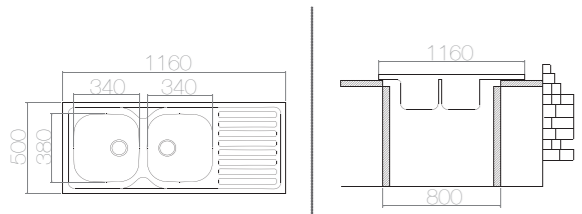

SUITABLE ACCESSORIES

**AS 51 / E IN026** 1000x500 mm

SIZE	THICKNESS	BOWL DEPTH	FINISHING	CUT OUT	CABINET SIZE	PRICE USD
1000x500 mm	0,80	190/130 mm	POLISHED	980x480 mm	600 mm	115,00
1000x500 mm	0,80	190/130 mm	LINEN	980x480 mm	600 mm	124,00

\*Welded - Bowl

SUITABLE ACCESSORIES

AS 53 / E IN028 1000x500 mm

\*Welded - Bowl

SIZE	THICKNESS	BOWL DEPTH	FINISHING	CUT OUT	CABINET SIZE	PRICE USD
1000x500 mm	0,80	190/130 mm	POLISHED	980x480 mm	700 mm	115,55
1000x500 mm	0,80	190/130 mm	LINEN	980x480 mm	700 mm	126,10

SUITABLE ACCESSORIES

AS 75 / E IN029 1030x500 mm

\*Welded - Bowl

SIZE	THICKNESS	BOWL DEPTH	FINISHING	CUT OUT	CABINET SIZE	PRICE USD
1030x500 mm	0,80	190/130/190 mm	POLISHED	1010x480 mm	1050 mm	175,00
1030x500 mm	0,80	190/130/190 mm	LINEN	1010x480 mm	1050 mm	184,00

SUITABLE ACCESSORIES

AS 17 / E IN030 1160x500 mm

SIZE	THICKNESS	BOWL DEPTH	FINISHING	CUT OUT	CABINET SIZE	PRICE USD
1160x500 mm	0,60	145/145 mm	SATIN	1140x480 mm	800 mm	66,75
1160x500 mm	0,60	145/145 mm	LINEN	1140x480 mm	800 mm	73,05
1160x500 mm	0,80	160/160 mm	POLISHED	1140x480 mm	800 mm	88,71
1160x500 mm	0,80	160/160 mm	LINEN	1140x480 mm	800 mm	94,74