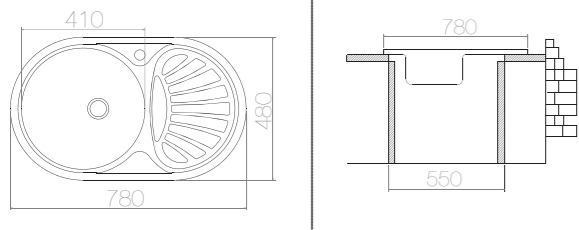

SUITABLE ACCESSORIES

AS 14 / E IN017 500x500 mm

SIZE	THICKNESS	BOWL DEPTH	FINISHING	CUT OUT	CABINET SIZE	PRICE USD
500x500 mm	0,60	150 mm	SATIN	480x480 mm	450 mm	34,80
500x500 mm	0,60	150 mm	LINEN	480x480 mm	450 mm	38,50
500x500 mm	0,80	170 mm	POLISHED	480x480 mm	450 mm	44,13
500x500 mm	0,80	170 mm	LINEN	480x480 mm	450 mm	47,10

SUITABLE ACCESSORIES

AS 15 / E IN008 620x480 mm

SIZE	THICKNESS	BOWL DEPTH	FINISHING	CUT OUT	CABINET SIZE	PRICE USD
620x480 mm	0,80	170 / 130 mm	POLISHED	600x460 mm	600 mm	74,00
620x480 mm	0,80	170 / 130 mm	LINEN	600x460 mm	600 mm	79,00

SUITABLE ACCESSORIES

**AS 06 / E IN009** 780x480 mm

SIZE	THICKNESS	BOWL DEPTH	FINISHING	CUT OUT	CABINET SIZE	PRICE USD
780x480 mm	0,60	150 mm	SATIN	760x460 mm	500 mm	43,50
780x480 mm	0,60	150 mm	LINEN	760x460 mm	500 mm	47,55
780x480 mm	0,80	170 mm	POLISHED	760x460 mm	500 mm	54,85
780x480 mm	0,80	170 mm	LINEN	760x460 mm	500 mm	59,00

SUITABLE ACCESSORIES

**AS 196 / E IN048** 780x480 mm

SIZE	THICKNESS	BOWL DEPTH	FINISHING	CUT OUT	CABINET SIZE	PRICE USD
780x480 mm	0,60	150 mm	SATIN	760x460 mm	500 mm	43,50
780x480 mm	0,60	150 mm	LINEN	760x460 mm	500 mm	47,55
780x480 mm	0,80	170 mm	POLISHED	760x460 mm	500 mm	54,85
780x480 mm	0,80	170 mm	LINEN	760x460 mm	500 mm	59,00