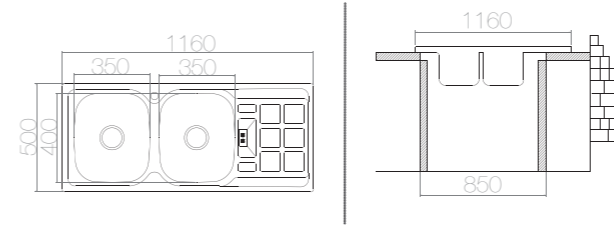

SUITABLE ACCESSORIES

AS 75 / E IN029 1030x500 mm

\*Welded - Bowl

SIZE	THICKNESS	BOWL DEPTH	FINISHING	CUT OUT	CABINET SIZE	PRICE USD
1030x500 mm	0,80	190/130/190 mm	POLISHED	1010x480 mm	1050 mm	175,00
1030x500 mm	0,80	190/130/190 mm	LINEN	1010x480 mm	1050 mm	184,00

SUITABLE ACCESSORIES

AS 17 / E IN030 1160x500 mm

SIZE	THICKNESS	BOWL DEPTH	FINISHING	CUT OUT	CABINET SIZE	PRICE USD
1160x500 mm	0,60	145/145 mm	SATIN	1140x480 mm	800 mm	66,75
1160x500 mm	0,60	145/145 mm	LINEN	1140x480 mm	800 mm	73,05
1160x500 mm	0,80	160/160 mm	POLISHED	1140x480 mm	800 mm	88,71
1160x500 mm	0,80	160/160 mm	LINEN	1140x480 mm	800 mm	94,74

SUITABLE ACCESSORIES

AS 87 / E IN031 1160x500 mm

SIZE	THICKNESS	BOWL DEPTH	FINISHING	CUT OUT	CABINET SIZE	PRICE USD
1160x500 mm	0,60	145/145 mm	SATIN	1140x480 mm	800 mm	70,15
1160x500 mm	0,60	145/145 mm	LINEN	1140x480 mm	800 mm	76,55
1160x500 mm	0,80	160/160 mm	POLISHED	1140x480 mm	800 mm	91,55
1160x500 mm	0,80	160/160 mm	LINEN	1140x480 mm	800 mm	100,20

SUITABLE ACCESSORIES

AS 107 / E IN037 1160x500 mm

SIZE	THICKNESS	BOWL DEPTH	FINISHING	CUT OUT	CABINET SIZE	PRICE USD
1160x500 mm	0,60	145/145 mm	SATIN	1140x480 mm	850 mm	70,15
1160x500 mm	0,60	145/145 mm	LINEN	1140x480 mm	850 mm	76,55
1160x500 mm	0,80	160/160 mm	POLISHED	1140x480 mm	850 mm	91,55
1160x500 mm	0,80	160/160 mm	LINEN	1140x480 mm	850 mm	100,20