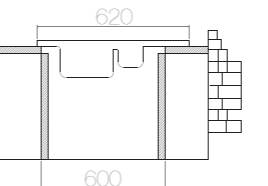

SUITABLE ACCESSORIES

AS 05 / E IN007 620x480 mm

SIZE	THICKNESS	BOWL DEPTH	FINISHING	CUT OUT	CABINET SIZE	PRICE USD
620x480 mm	0,60	150 mm	SATIN	600x460 mm	500 mm	36,25
620x480 mm	0,60	150 mm	LINEN	600x460 mm	500 mm	39,70
620x480 mm	0,80	170 mm	POLISHED	600x460 mm	500 mm	47,97
620x480 mm	0,80	170 mm	LINEN	600x460 mm	500 mm	51,56

SUITABLE ACCESSORIES

AS 14 / E IN017 500x500 mm

SIZE	THICKNESS	BOWL DEPTH	FINISHING	CUT OUT	CABINET SIZE	PRICE USD
500x500 mm	0,60	150 mm	SATIN	480x480 mm	450 mm	34,80
500x500 mm	0,60	150 mm	LINEN	480x480 mm	450 mm	38,50
500x500 mm	0,80	170 mm	POLISHED	480x480 mm	450 mm	44,13
500x500 mm	0,80	170 mm	LINEN	480x480 mm	450 mm	47,10

SUITABLE ACCESSORIES

AS 15 / E IN008 620x480 mm

SIZE	THICKNESS	BOWL DEPTH	FINISHING	CUT OUT	CABINET SIZE	PRICE USD
620x480 mm	0,80	170 / 130 mm	POLISHED	600x460 mm	600 mm	74,00
620x480 mm	0,80	170 / 130 mm	LINEN	600x460 mm	600 mm	79,00

SUITABLE ACCESSORIES

**AS 06 / E IN009** 780x480 mm

SIZE	THICKNESS	BOWL DEPTH	FINISHING	CUT OUT	CABINET SIZE	PRICE USD
780x480 mm	0,60	150 mm	SATIN	760x460 mm	500 mm	43,50
780x480 mm	0,60	150 mm	LINEN	760x460 mm	500 mm	47,55
780x480 mm	0,80	170 mm	POLISHED	760x460 mm	500 mm	54,85
780x480 mm	0,80	170 mm	LINEN	760x460 mm	500 mm	59,00