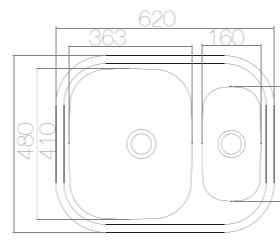

SUITABLE ACCESSORIES

AS 05 / E IN007 620x480 mm

SIZE	THICKNESS	BOWL DEPTH	FINISHING	CUT OUT	CABINET SIZE	PRICE USD
620x480 mm	0,60	150 mm	SATIN	600x460 mm	500 mm	36,25
620x480 mm	0,60	150 mm	LINEN	600x460 mm	500 mm	39,70
620x480 mm	0,80	170 mm	POLISHED	600x460 mm	500 mm	47,97
620x480 mm	0,80	170 mm	LINEN	600x460 mm	500 mm	51,56

SUITABLE ACCESSORIES

AS 14 / E IN017 500x500 mm

SIZE	THICKNESS	BOWL DEPTH	FINISHING	CUT OUT	CABINET SIZE	PRICE USD
500x500 mm	0,60	150 mm	SATIN	480x480 mm	450 mm	34,80
500x500 mm	0,60	150 mm	LINEN	480x480 mm	450 mm	38,50
500x500 mm	0,80	170 mm	POLISHED	480x480 mm	450 mm	44,13
500x500 mm	0,80	170 mm	LINEN	480x480 mm	450 mm	47,10

SUITABLE ACCESSORIES

AS 15 / E IN008 620x480 mm

SIZE	THICKNESS	BOWL DEPTH	FINISHING	CUT OUT	CABINET SIZE	PRICE USD
620x480 mm	0,80	170 / 130 mm	POLISHED	600x460 mm	600 mm	74,00
620x480 mm	0,80	170 / 130 mm	LINEN	600x460 mm	600 mm	79,00

SUITABLE ACCESSORIES

**AS 06 / E IN009** 780x480 mm

SIZE	THICKNESS	BOWL DEPTH	FINISHING	CUT OUT	CABINET SIZE	PRICE USD
780x480 mm	0,60	150 mm	SATIN	760x460 mm	500 mm	43,50
780x480 mm	0,60	150 mm	LINEN	760x460 mm	500 mm	47,55
780x480 mm	0,80	170 mm	POLISHED	760x460 mm	500 mm	54,85
780x480 mm	0,80	170 mm	LINEN	760x460 mm	500 mm	59,00