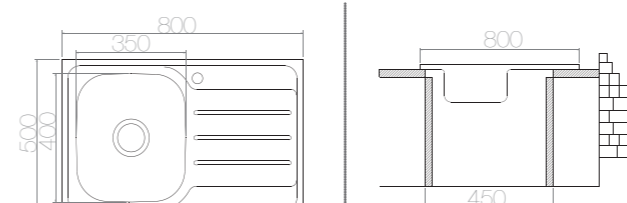

SUITABLE ACCESSORIES

**AS 12 / E IN022** 780x440 mm

SIZE	THICKNESS	BOWL DEPTH	FINISHING	CUT OUT	CABINET SIZE	PRICE USD
780x440 mm	0,60	145 mm	SATIN	760x420 mm	750 mm	55,35
780x440 mm	0,60	145 mm	LINEN	760x420 mm	750 mm	60,30
780x440 mm	0,80	160 mm	POLISHED	760x420 mm	750 mm	72,44
780x440 mm	0,80	160 mm	LINEN	760x420 mm	750 mm	75,54

SUITABLE ACCESSORIES

**AS 11 / E IN018** 800x500 mm

SIZE	THICKNESS	BOWL DEPTH	FINISHING	CUT OUT	CABINET SIZE	PRICE USD
800x500 mm	0,60	150 mm	SATIN	780x480 mm	450 mm	46,80
800x500 mm	0,60	150 mm	LINEN	780x480 mm	450 mm	51,30
800x500 mm	0,80	170 mm	POLISHED	780x480 mm	450 mm	58,00
800x500 mm	0,80	170 mm	LINEN	780x480 mm	450 mm	64,00

SUITABLE ACCESSORIES

**AS 69 / E IN019** 800x500 mm

SIZE	THICKNESS	BOWL DEPTH	FINISHING	CUT OUT	CABINET SIZE	PRICE USD
800x500 mm	0,80	190 mm	POLISHED	780x480 mm	450 mm	80,00
800x500 mm	0,80	190 mm	LINEN	780x480 mm	450 mm	89,00

SUITABLE ACCESSORIES

\*Welded - Bowl

AS 13 / E IN020 800x500 mm

SIZE	THICKNESS	BOWL DEPTH	FINISHING	CUT OUT	CABINET SIZE	PRICE USD
800x500 mm	0,60	145 mm	SATIN	780x480 mm	750 mm	58,00
800x500 mm	0,60	145 mm	LINEN	780x480 mm	750 mm	63,00
800x500 mm	0,80	160 mm	POLISHED	780x480 mm	750 mm	72,87
800x500 mm	0,80	160 mm	LINEN	780x480 mm	750 mm	77,00