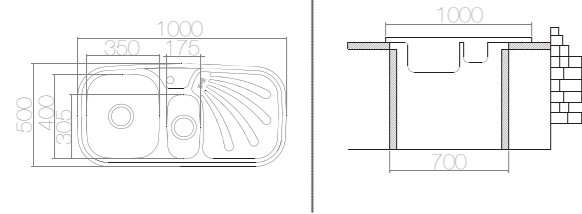

SUITABLE ACCESSORIES

**AS 51 / E IN026** 1000x500 mm

SIZE	THICKNESS	BOWL DEPTH	FINISHING	CUT OUT	CABINET SIZE	PRICE USD
1000x500 mm	0,80	190/130 mm	POLISHED	980x480 mm	600 mm	115,00
1000x500 mm	0,80	190/130 mm	LINEN	980x480 mm	600 mm	124,00

\*Welded - Bowl

SUITABLE ACCESSORIES

AS 53 / E IN028 1000x500 mm

\*Welded - Bowl

SIZE	THICKNESS	BOWL DEPTH	FINISHING	CUT OUT	CABINET SIZE	PRICE USD
1000x500 mm	0,80	190/130 mm	POLISHED	980x480 mm	700 mm	115,55
1000x500 mm	0,80	190/130 mm	LINEN	980x480 mm	700 mm	126,10

SUITABLE ACCESSORIES

AS 75 / E IN029 1030x500 mm

\*Welded - Bowl

SIZE	THICKNESS	BOWL DEPTH	FINISHING	CUT OUT	CABINET SIZE	PRICE USD
1030x500 mm	0,80	190/130/190 mm	POLISHED	1010x480 mm	1050 mm	175,00
1030x500 mm	0,80	190/130/190 mm	LINEN	1010x480 mm	1050 mm	184,00