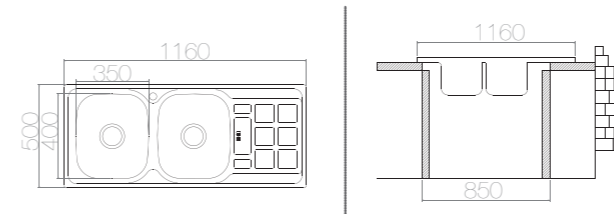

SUITABLE ACCESSORIES

AS 87 / E IN031 1160x500 mm

SIZE	THICKNESS	BOWL DEPTH	FINISHING	CUT OUT	CABINET SIZE	PRICE USD
1160x500 mm	0,60	145/145 mm	SATIN	1140x480 mm	800 mm	70,15
1160x500 mm	0,60	145/145 mm	LINEN	1140x480 mm	800 mm	76,55
1160x500 mm	0,80	160/160 mm	POLISHED	1140x480 mm	800 mm	91,55
1160x500 mm	0,80	160/160 mm	LINEN	1140x480 mm	800 mm	100,20

SUITABLE ACCESSORIES

AS 107 / E IN037 1160x500 mm

SIZE	THICKNESS	BOWL DEPTH	FINISHING	CUT OUT	CABINET SIZE	PRICE USD
1160x500 mm	0,60	145/145 mm	SATIN	1140x480 mm	850 mm	70,15
1160x500 mm	0,60	145/145 mm	LINEN	1140x480 mm	850 mm	76,55
1160x500 mm	0,80	160/160 mm	POLISHED	1140x480 mm	850 mm	91,55
1160x500 mm	0,80	160/160 mm	LINEN	1140x480 mm	850 mm	100,20

SUITABLE ACCESSORIES

AS 52 / E IN032 1160x500 mm

SIZE	THICKNESS	BOWL DEPTH	FINISHING	CUT OUT	CABINET SIZE	PRICE USD
1160x500 mm	0,80	190/190 mm	POLISHED	1140x480 mm	850 mm	133,75
1160x500 mm	0,80	190/190 mm	LINEN	1140x480 mm	850 mm	146,75