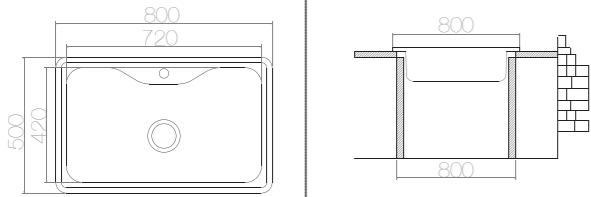

SUITABLE ACCESSORIES

AS 56 / E IN013 860x435 mm

SIZE	THICKNESS	BOWL DEPTH	FINISHING	CUT OUT	CABINET SIZE	PRICE USD
860x435 mm	0,50	140 mm	SATIN	840x415 mm	550 mm	35,30
860x435 mm	0,60	150 mm	SATIN	840x415 mm	550 mm	40,25
860x435 mm	0,60	150 mm	LINEN	840x415 mm	550 mm	44,30

SUITABLE ACCESSORIES

AS 154 / E IN038 600x500 mm

SIZE	THICKNESS	BOWL DEPTH	FINISHING	CUT OUT	CABINET SIZE	PRICE USD
600x500 mm	0,60	170 mm	SATIN	580x480 mm	650 mm	54,90
600x500 mm	0,60	170 mm	LINEN	580x480 mm	650 mm	60,05
600x500 mm	0,80	180 mm	SATIN	580x480 mm	650 mm	73,65
600x500 mm	0,80	180 mm	LINEN	580x480 mm	650 mm	80,60

SUITABLE ACCESSORIES

**AS 65 / E IN021** 800x500 mm

SIZE	THICKNESS	BOWL DEPTH	FINISHING	CUT OUT	CABINET SIZE	PRICE USD
800x500 mm	0,60	170 mm	SATIN	780x480 mm	800 mm	71,40
800x500 mm	0,60	170 mm	LINEN	780x480 mm	800 mm	78,80
800x500 mm	0,80	180 mm	SATIN	780x480 mm	800 mm	95,70
800x500 mm	0,80	180 mm	LINEN	780x480 mm	800 mm	105,60

SUITABLE ACCESSORIES

**AS 91 / E IN036** 685x455 mm

SIZE	THICKNESS	BOWL DEPTH	FINISHING	CUT OUT	CABINET SIZE	PRICE USD
685x455 mm	0,80	200 mm	BRUSHED	660x430 mm	700 mm	106,00
685x455 mm	1,00	200 mm	BRUSHED	660x430 mm	700 mm	116,00