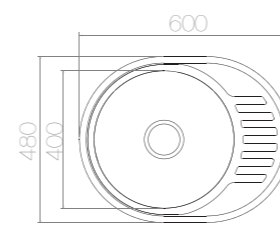

AS 01 / E IN001

Ø480 mm

SIZE	THICKNESS	BOWL DEPTH	FINISHING	CUT OUT	CABINET SIZE	PRICE USD
480 mm	0,60	150 mm	SATIN	460 mm	450 mm	32,30
480 mm	0,60	150 mm	LINEN	460 mm	450 mm	35,20
480 mm	0,80	170 mm	POLISHED	460 mm	450 mm	42,85
480 mm	0,80	170 mm	LINEN	460 mm	450 mm	45,21

SUITABLE ACCESSORIES

AS 68 / E IN003

Ø435 mm

SIZE	THICKNESS	BOWL DEPTH	FINISHING	CUT OUT	CABINET SIZE	PRICE USD
435 mm	0,60	160 mm	SATIN	415 mm	450 mm	27,75
435 mm	0,60	160 mm	LINEN	415 mm	450 mm	30,00
435 mm	0,80	180 mm	POLISHED	415 mm	450 mm	36,17
435 mm	0,80	180 mm	LINEN	415 mm	450 mm	37,23

SUITABLE ACCESSORIES

AS 04 / E IN006 480x480 mm

SIZE	THICKNESS	BOWL DEPTH	FINISHING	CUT OUT	CABINET SIZE	PRICE USD
480x480 mm	0,60	150 mm	SATIN	460x460 mm	450 mm	32,30
480x480 mm	0,60	150 mm	LINEN	460x460 mm	450 mm	35,20
480x480 mm	0,80	170 mm	POLISHED	460x460 mm	450 mm	42,85
480x480 mm	0,80	170 mm	LINEN	460x460 mm	450 mm	45,35

SUITABLE ACCESSORIES

AS 03 / E IN004 600x480 mm

SIZE	THICKNESS	BOWL DEPTH	FINISHING	CUT OUT	CABINET SIZE	PRICE USD
600x480 mm	0,60	150 mm	SATIN	580x460 mm	450 mm	36,25
600x480 mm	0,60	150 mm	LINEN	580x460 mm	450 mm	39,70
600x480 mm	0,80	170 mm	POLISHED	580x460 mm	450 mm	47,97
600x480 mm	0,80	170 mm	LINEN	580x460 mm	450 mm	51,56