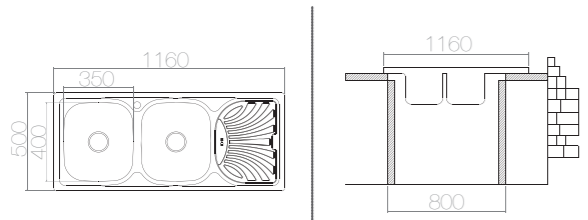

\*Welded - Bowl

SUITABLE ACCESSORIES

**AS 177 / E IN042** 1160x500 mm

SIZE	THICKNESS	BOWL DEPTH	FINISHING	CUT OUT	CABINET SIZE	PRICE USD
1160x500 mm	0,80	190/190 mm	POLISHED	1140x480 mm	800 mm	133,75
1160x500 mm	0,80	190/190 mm	LINEN	1140x480 mm	800 mm	146,75

\*Welded - Bowl

SUITABLE ACCESSORIES

**AS 178 / E IN043** 1160x500 mm

SIZE	THICKNESS	BOWL DEPTH	FINISHING	CUT OUT	CABINET SIZE	PRICE USD
1160x500 mm	0,80	190/190 mm	POLISHED	1140x480 mm	850 mm	133,75
1160x500 mm	0,80	190/190 mm	LINEN	1140x480 mm	850 mm	146,75

\*Welded - Bowl

SUITABLE ACCESSORIES

**AS 54 / E IN033** 1160x500 mm

SIZE	THICKNESS	BOWL DEPTH	FINISHING	CUT OUT	CABINET SIZE	PRICE USD
1160x500 mm	0,80	190/190 mm	POLISHED	1140x480 mm	850 mm	136,00
1160x500 mm	0,80	190/190 mm	LINEN	1140x480 mm	850 mm	149,52

\*Welded - Bowl

SUITABLE ACCESSORIES

**AS 113 / E IN060** 790x500 mm

SIZE	THICKNESS	BOWL DEPTH	FINISHING	CUT OUT	CABINET SIZE	PRICE USD
790x500 mm	0,60	145 mm	SATIN	770x480 mm	750 mm	46,80
790x500 mm	0,60	145 mm	LINEN	770x480 mm	750 mm	51,30
790x500 mm	0,80	160 mm	POLISHED	770x480 mm	750 mm	58,00
790x500 mm	0,80	160 mm	LINEN	770x480 mm	750 mm	64,00