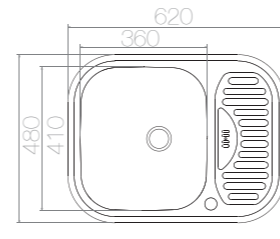

SUITABLE ACCESSORIES

AS 04 / E IN006 480x480 mm

SIZE	THICKNESS	BOWL DEPTH	FINISHING	CUT OUT	CABINET SIZE	PRICE USD
480x480 mm	0,60	150 mm	SATIN	460x460 mm	450 mm	32,30
480x480 mm	0,60	150 mm	LINEN	460x460 mm	450 mm	35,20
480x480 mm	0,80	170 mm	POLISHED	460x460 mm	450 mm	42,85
480x480 mm	0,80	170 mm	LINEN	460x460 mm	450 mm	45,35

SUITABLE ACCESSORIES

AS 03 / E IN004 600x480 mm

SIZE	THICKNESS	BOWL DEPTH	FINISHING	CUT OUT	CABINET SIZE	PRICE USD
600x480 mm	0,60	150 mm	SATIN	580x460 mm	450 mm	36,25
600x480 mm	0,60	150 mm	LINEN	580x460 mm	450 mm	39,70
600x480 mm	0,80	170 mm	POLISHED	580x460 mm	450 mm	47,97
600x480 mm	0,80	170 mm	LINEN	580x460 mm	450 mm	51,56

SUITABLE ACCESSORIES

AS 74 / E IN005 500x400 mm

SIZE	THICKNESS	BOWL DEPTH	FINISHING	CUT OUT	CABINET SIZE	PRICE USD
500x400 mm	0,50	140 mm	SATIN	480x380 mm	450 mm	26,15
500x400 mm	0,60	150 mm	SATIN	480x380 mm	450 mm	29,00
500x400 mm	0,60	150 mm	LINEN	480x380 mm	450 mm	31,45

SUITABLE ACCESSORIES

AS 05 / E IN007 620x480 mm

SIZE	THICKNESS	BOWL DEPTH	FINISHING	CUT OUT	CABINET SIZE	PRICE USD
620x480 mm	0,60	150 mm	SATIN	600x460 mm	500 mm	36,25
620x480 mm	0,60	150 mm	LINEN	600x460 mm	500 mm	39,70
620x480 mm	0,80	170 mm	POLISHED	600x460 mm	500 mm	47,97
620x480 mm	0,80	170 mm	LINEN	600x460 mm	500 mm	51,56