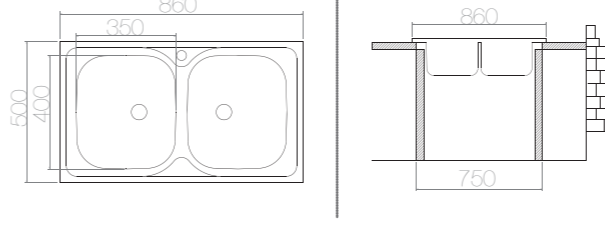

SUITABLE ACCESSORIES

AS 192 / E IN047 860x500 mm

SIZE	THICKNESS	BOWL DEPTH	FINISHING	CUT OUT	CABINET SIZE	PRICE USD
860x500 mm	0,60	150/130 mm	SATIN	840x480 mm	600 mm	70,00
860x500 mm	0,60	150/130 mm	LINEN	840x480 mm	600 mm	77,00
860x500 mm	0,80	170/130 mm	POLISHED	840x480 mm	600 mm	90,00
860x500 mm	0,80	170/130 mm	LINEN	840x480 mm	600 mm	98,00

SUITABLE ACCESSORIES

AS 89 / E IN034 860x500 mm

SIZE	THICKNESS	BOWL DEPTH	FINISHING	CUT OUT	CABINET SIZE	PRICE USD
860x500 mm	0,60	150 mm	SATIN	840x480 mm	500 mm	47,00
860x500 mm	0,60	150 mm	LINEN	840x480 mm	500 mm	53,50
860x500 mm	0,80	170 mm	POLISHED	840x480 mm	500 mm	60,55
860x500 mm	0,80	170 mm	LINEN	840x480 mm	500 mm	66,95

SUITABLE ACCESSORIES

AS 90 / E IN035 860x500 mm

SIZE	THICKNESS	BOWL DEPTH	FINISHING	CUT OUT	CABINET SIZE	PRICE USD
860x500 mm	0,60	145 mm	SATIN	840x480 mm	750 mm	56,95
860x500 mm	0,60	145 mm	LINEN	840x480 mm	750 mm	62,75
860x500 mm	0,80	160 mm	POLISHED	840x480 mm	750 mm	74,63
860x500 mm	0,80	160 mm	LINEN	840x480 mm	750 mm	78,07

SUITABLE ACCESSORIES

AS 211 / E IN061 860x500 mm

SIZE	THICKNESS	BOWL DEPTH	FINISHING	CUT OUT	CABINET SIZE	PRICE USD
860x500 mm	0,80	190 mm	POLISHED	840x480 mm	500 mm	88,00
860x500 mm	0,80	190 mm	LINEN	840x480 mm	500 mm	93,00