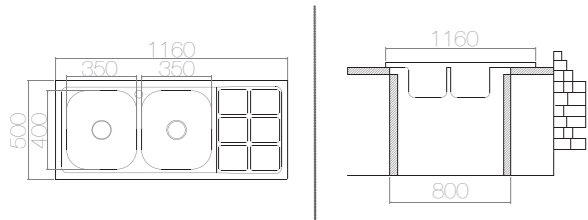

SUITABLE ACCESSORIES

AS 52 / E IN032 1160x500 mm

SIZE	THICKNESS	BOWL DEPTH	FINISHING	CUT OUT	CABINET SIZE	PRICE USD
1160x500 mm	0,80	190/190 mm	POLISHED	1140x480 mm	850 mm	133,75
1160x500 mm	0,80	190/190 mm	LINEN	1140x480 mm	850 mm	146,75

\*Welded - Bowl

SUITABLE ACCESSORIES

**AS 177 / E IN042** 1160x500 mm

SIZE	THICKNESS	BOWL DEPTH	FINISHING	CUT OUT	CABINET SIZE	PRICE USD
1160x500 mm	0,80	190/190 mm	POLISHED	1140x480 mm	800 mm	133,75
1160x500 mm	0,80	190/190 mm	LINEN	1140x480 mm	800 mm	146,75

\*Welded - Bowl

SUITABLE ACCESSORIES

**AS 178 / E IN043** 1160x500 mm

SIZE	THICKNESS	BOWL DEPTH	FINISHING	CUT OUT	CABINET SIZE	PRICE USD
1160x500 mm	0,80	190/190 mm	POLISHED	1140x480 mm	850 mm	133,75
1160x500 mm	0,80	190/190 mm	LINEN	1140x480 mm	850 mm	146,75