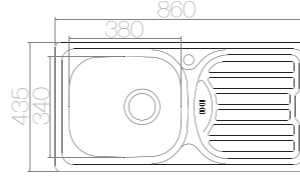

SUITABLE ACCESSORIES

AS 229 / E IN050 830x830 mm

\*Welded - Bowl

SIZE	THICKNESS	BOWL DEPTH	FINISHING	CUT OUT	CABINET SIZE	PRICE USD
830x830 mm	0,80	190 mm	POLISHED	810x810 mm	800 mm	143,00
830x830 mm	0,80	190 mm	LINEN	810x810 mm	800 mm	157,00

SUITABLE ACCESSORIES

AS 55 / E IN011 760x435 mm

SIZE	THICKNESS	BOWL DEPTH	FINISHING	CUT OUT	CABINET SIZE	PRICE USD
760x435 mm	0,50	140 mm	SATIN	740x415 mm	550 mm	32,95
760x435 mm	0,60	150 mm	SATIN	740x415 mm	550 mm	37,50
760x435 mm	0,60	150 mm	LINEN	740x415 mm	550 mm	41,15

SUITABLE ACCESSORIES

AS 08 / E IN012 860x435 mm

SIZE	THICKNESS	BOWL DEPTH	FINISHING	CUT OUT	CABINET SIZE	PRICE USD
860x435 mm	0,50	140 mm	SATIN	840x415 mm	450 mm	35,30
860x435 mm	0,60	150 mm	SATIN	840x415 mm	450 mm	40,25
860x435 mm	0,60	150 mm	LINEN	840x415 mm	450 mm	44,30

SUITABLE ACCESSORIES

AS 56 / E IN013 860x435 mm

SIZE	THICKNESS	BOWL DEPTH	FINISHING	CUT OUT	CABINET SIZE	PRICE USD
860x435 mm	0,50	140 mm	SATIN	840x415 mm	550 mm	35,30
860x435 mm	0,60	150 mm	SATIN	840x415 mm	550 mm	40,25
860x435 mm	0,60	150 mm	LINEN	840x415 mm	550 mm	44,30