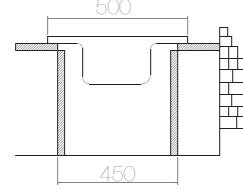

SUITABLE ACCESSORIES

AS 04 / E IN006 480x480 mm

SIZE	THICKNESS	BOWL DEPTH	FINISHING	CUT OUT	CABINET SIZE	PRICE USD
480x480 mm	0,60	150 mm	SATIN	460x460 mm	450 mm	32,30
480x480 mm	0,60	150 mm	LINEN	460x460 mm	450 mm	35,20
480x480 mm	0,80	170 mm	POLISHED	460x460 mm	450 mm	42,85
480x480 mm	0,80	170 mm	LINEN	460x460 mm	450 mm	45,35

SUITABLE ACCESSORIES

AS 03 / E IN004 600x480 mm

SIZE	THICKNESS	BOWL DEPTH	FINISHING	CUT OUT	CABINET SIZE	PRICE USD
600x480 mm	0,60	150 mm	SATIN	580x460 mm	450 mm	36,25
600x480 mm	0,60	150 mm	LINEN	580x460 mm	450 mm	39,70
600x480 mm	0,80	170 mm	POLISHED	580x460 mm	450 mm	47,97
600x480 mm	0,80	170 mm	LINEN	580x460 mm	450 mm	51,56

SUITABLE ACCESSORIES

AS 74 / E IN005 500x400 mm

SIZE	THICKNESS	BOWL DEPTH	FINISHING	CUT OUT	CABINET SIZE	PRICE USD
500x400 mm	0,50	140 mm	SATIN	480x380 mm	450 mm	26,15
500x400 mm	0,60	150 mm	SATIN	480x380 mm	450 mm	29,00
500x400 mm	0,60	150 mm	LINEN	480x380 mm	450 mm	31,45

SUITABLE ACCESSORIES

AS 05 / E IN007 620x480 mm

SIZE	THICKNESS	BOWL DEPTH	FINISHING	CUT OUT	CABINET SIZE	PRICE USD
620x480 mm	0,60	150 mm	SATIN	600x460 mm	500 mm	36,25
620x480 mm	0,60	150 mm	LINEN	600x460 mm	500 mm	39,70
620x480 mm	0,80	170 mm	POLISHED	600x460 mm	500 mm	47,97
620x480 mm	0,80	170 mm	LINEN	600x460 mm	500 mm	51,56