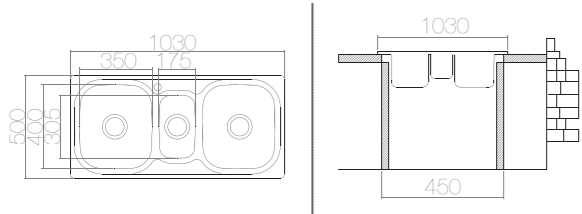

\*Welded - Bowl

SUITABLE ACCESSORIES

AS 53 / E IN028 1000x500 mm

\*Welded - Bowl

SIZE	THICKNESS	BOWL DEPTH	FINISHING	CUT OUT	CABINET SIZE	PRICE USD
1000x500 mm	0,80	190/130 mm	POLISHED	980x480 mm	700 mm	115,55
1000x500 mm	0,80	190/130 mm	LINEN	980x480 mm	700 mm	126,10

SUITABLE ACCESSORIES

AS 75 / E IN029 1030x500 mm

\*Welded - Bowl

SIZE	THICKNESS	BOWL DEPTH	FINISHING	CUT OUT	CABINET SIZE	PRICE USD
1030x500 mm	0,80	190/130/190 mm	POLISHED	1010x480 mm	1050 mm	175,00
1030x500 mm	0,80	190/130/190 mm	LINEN	1010x480 mm	1050 mm	184,00

SUITABLE ACCESSORIES

AS 17 / E IN030 1160x500 mm

SIZE	THICKNESS	BOWL DEPTH	FINISHING	CUT OUT	CABINET SIZE	PRICE USD
1160x500 mm	0,60	145/145 mm	SATIN	1140x480 mm	800 mm	66,75
1160x500 mm	0,60	145/145 mm	LINEN	1140x480 mm	800 mm	73,05
1160x500 mm	0,80	160/160 mm	POLISHED	1140x480 mm	800 mm	88,71
1160x500 mm	0,80	160/160 mm	LINEN	1140x480 mm	800 mm	94,74