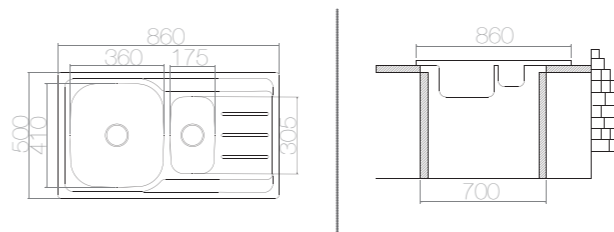

SUITABLE ACCESSORIES

**AS 11 / E IN018** 800x500 mm

SIZE	THICKNESS	BOWL DEPTH	FINISHING	CUT OUT	CABINET SIZE	PRICE USD
800x500 mm	0,60	150 mm	SATIN	780x480 mm	450 mm	46,80
800x500 mm	0,60	150 mm	LINEN	780x480 mm	450 mm	51,30
800x500 mm	0,80	170 mm	POLISHED	780x480 mm	450 mm	58,00
800x500 mm	0,80	170 mm	LINEN	780x480 mm	450 mm	64,00

SUITABLE ACCESSORIES

**AS 69 / E IN019** 800x500 mm

SIZE	THICKNESS	BOWL DEPTH	FINISHING	CUT OUT	CABINET SIZE	PRICE USD
800x500 mm	0,80	190 mm	POLISHED	780x480 mm	450 mm	80,00
800x500 mm	0,80	190 mm	LINEN	780x480 mm	450 mm	89,00

SUITABLE ACCESSORIES

\*Welded - Bowl

AS 13 / E IN020 800x500 mm

SIZE	THICKNESS	BOWL DEPTH	FINISHING	CUT OUT	CABINET SIZE	PRICE USD
800x500 mm	0,60	145 mm	SATIN	780x480 mm	750 mm	58,00
800x500 mm	0,60	145 mm	LINEN	780x480 mm	750 mm	63,00
800x500 mm	0,80	160 mm	POLISHED	780x480 mm	750 mm	72,87
800x500 mm	0,80	160 mm	LINEN	780x480 mm	750 mm	77,00

SUITABLE ACCESSORIES

AS 192 / E IN047 860x500 mm

SIZE	THICKNESS	BOWL DEPTH	FINISHING	CUT OUT	CABINET SIZE	PRICE USD
860x500 mm	0,60	150/130 mm	SATIN	840x480 mm	600 mm	70,00
860x500 mm	0,60	150/130 mm	LINEN	840x480 mm	600 mm	77,00
860x500 mm	0,80	170/130 mm	POLISHED	840x480 mm	600 mm	90,00
860x500 mm	0,80	170/130 mm	LINEN	840x480 mm	600 mm	98,00