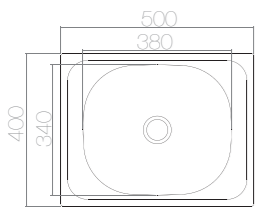

SUITABLE ACCESSORIES

AS 04 / E IN006 480x480 mm

SIZE	THICKNESS	BOWL DEPTH	FINISHING	CUT OUT	CABINET SIZE	PRICE USD
480x480 mm	0,60	150 mm	SATIN	460x460 mm	450 mm	32,30
480x480 mm	0,60	150 mm	LINEN	460x460 mm	450 mm	35,20
480x480 mm	0,80	170 mm	POLISHED	460x460 mm	450 mm	42,85
480x480 mm	0,80	170 mm	LINEN	460x460 mm	450 mm	45,35

SUITABLE ACCESSORIES

AS 03 / E IN004 600x480 mm

SIZE	THICKNESS	BOWL DEPTH	FINISHING	CUT OUT	CABINET SIZE	PRICE USD
600x480 mm	0,60	150 mm	SATIN	580x460 mm	450 mm	36,25
600x480 mm	0,60	150 mm	LINEN	580x460 mm	450 mm	39,70
600x480 mm	0,80	170 mm	POLISHED	580x460 mm	450 mm	47,97
600x480 mm	0,80	170 mm	LINEN	580x460 mm	450 mm	51,56

SUITABLE ACCESSORIES

AS 74 / E IN005 500x400 mm

SIZE	THICKNESS	BOWL DEPTH	FINISHING	CUT OUT	CABINET SIZE	PRICE USD
500x400 mm	0,50	140 mm	SATIN	480x380 mm	450 mm	26,15
500x400 mm	0,60	150 mm	SATIN	480x380 mm	450 mm	29,00
500x400 mm	0,60	150 mm	LINEN	480x380 mm	450 mm	31,45

SUITABLE ACCESSORIES

AS 05 / E IN007 620x480 mm

SIZE	THICKNESS	BOWL DEPTH	FINISHING	CUT OUT	CABINET SIZE	PRICE USD
620x480 mm	0,60	150 mm	SATIN	600x460 mm	500 mm	36,25
620x480 mm	0,60	150 mm	LINEN	600x460 mm	500 mm	39,70
620x480 mm	0,80	170 mm	POLISHED	600x460 mm	500 mm	47,97
620x480 mm	0,80	170 mm	LINEN	600x460 mm	500 mm	51,56