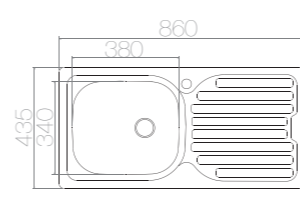

SUITABLE ACCESSORIES

AS 229 / E IN050 830x830 mm

\*Welded - Bowl

SIZE	THICKNESS	BOWL DEPTH	FINISHING	CUT OUT	CABINET SIZE	PRICE USD
830x830 mm	0,80	190 mm	POLISHED	810x810 mm	800 mm	143,00
830x830 mm	0,80	190 mm	LINEN	810x810 mm	800 mm	157,00

SUITABLE ACCESSORIES

AS 07 / E IN010 760x435 mm

SIZE	THICKNESS	BOWL DEPTH	FINISHING	CUT OUT	CABINET SIZE	PRICE USD
760x435 mm	0,50	140 mm	SATIN	740x415 mm	450 mm	32,95
760x435 mm	0,60	150 mm	SATIN	740x415 mm	450 mm	37,50
760x435 mm	0,60	150 mm	LINEN	740x415 mm	450 mm	41,15

SUITABLE ACCESSORIES

AS 55 / E IN011 760x435 mm

SIZE	THICKNESS	BOWL DEPTH	FINISHING	CUT OUT	CABINET SIZE	PRICE USD
760x435 mm	0,50	140 mm	SATIN	740x415 mm	550 mm	32,95
760x435 mm	0,60	150 mm	SATIN	740x415 mm	550 mm	37,50
760x435 mm	0,60	150 mm	LINEN	740x415 mm	550 mm	41,15

SUITABLE ACCESSORIES

AS 08 / E IN012 860x435 mm

SIZE	THICKNESS	BOWL DEPTH	FINISHING	CUT OUT	CABINET SIZE	PRICE USD
860x435 mm	0,50	140 mm	SATIN	840x415 mm	450 mm	35,30
860x435 mm	0,60	150 mm	SATIN	840x415 mm	450 mm	40,25
860x435 mm	0,60	150 mm	LINEN	840x415 mm	450 mm	44,30