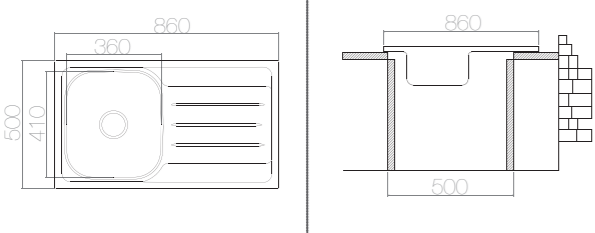

SUITABLE ACCESSORIES

**AS 69 / E IN019** 800x500 mm

SIZE	THICKNESS	BOWL DEPTH	FINISHING	CUT OUT	CABINET SIZE	PRICE USD
800x500 mm	0,80	190 mm	POLISHED	780x480 mm	450 mm	80,00
800x500 mm	0,80	190 mm	LINEN	780x480 mm	450 mm	89,00

SUITABLE ACCESSORIES

\*Welded - Bowl

AS 13 / E IN020 800x500 mm

SIZE	THICKNESS	BOWL DEPTH	FINISHING	CUT OUT	CABINET SIZE	PRICE USD
800x500 mm	0,60	145 mm	SATIN	780x480 mm	750 mm	58,00
800x500 mm	0,60	145 mm	LINEN	780x480 mm	750 mm	63,00
800x500 mm	0,80	160 mm	POLISHED	780x480 mm	750 mm	72,87
800x500 mm	0,80	160 mm	LINEN	780x480 mm	750 mm	77,00

SUITABLE ACCESSORIES

AS 192 / E IN047 860x500 mm

SIZE	THICKNESS	BOWL DEPTH	FINISHING	CUT OUT	CABINET SIZE	PRICE USD
860x500 mm	0,60	150/130 mm	SATIN	840x480 mm	600 mm	70,00
860x500 mm	0,60	150/130 mm	LINEN	840x480 mm	600 mm	77,00
860x500 mm	0,80	170/130 mm	POLISHED	840x480 mm	600 mm	90,00
860x500 mm	0,80	170/130 mm	LINEN	840x480 mm	600 mm	98,00

SUITABLE ACCESSORIES

AS 89 / E IN034 860x500 mm

SIZE	THICKNESS	BOWL DEPTH	FINISHING	CUT OUT	CABINET SIZE	PRICE USD
860x500 mm	0,60	150 mm	SATIN	840x480 mm	500 mm	47,00
860x500 mm	0,60	150 mm	LINEN	840x480 mm	500 mm	53,50
860x500 mm	0,80	170 mm	POLISHED	840x480 mm	500 mm	60,55
860x500 mm	0,80	170 mm	LINEN	840x480 mm	500 mm	66,95