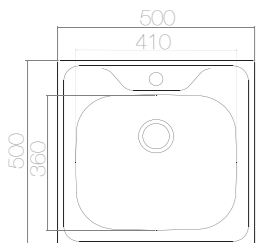

SUITABLE ACCESSORIES

AS 74 / E IN005 500x400 mm

SIZE	THICKNESS	BOWL DEPTH	FINISHING	CUT OUT	CABINET SIZE	PRICE USD
500x400 mm	0,50	140 mm	SATIN	480x380 mm	450 mm	26,15
500x400 mm	0,60	150 mm	SATIN	480x380 mm	450 mm	29,00
500x400 mm	0,60	150 mm	LINEN	480x380 mm	450 mm	31,45

SUITABLE ACCESSORIES

AS 05 / E IN007 620x480 mm

SIZE	THICKNESS	BOWL DEPTH	FINISHING	CUT OUT	CABINET SIZE	PRICE USD
620x480 mm	0,60	150 mm	SATIN	600x460 mm	500 mm	36,25
620x480 mm	0,60	150 mm	LINEN	600x460 mm	500 mm	39,70
620x480 mm	0,80	170 mm	POLISHED	600x460 mm	500 mm	47,97
620x480 mm	0,80	170 mm	LINEN	600x460 mm	500 mm	51,56

SUITABLE ACCESSORIES

AS 14 / E IN017 500x500 mm

SIZE	THICKNESS	BOWL DEPTH	FINISHING	CUT OUT	CABINET SIZE	PRICE USD
500x500 mm	0,60	150 mm	SATIN	480x480 mm	450 mm	34,80
500x500 mm	0,60	150 mm	LINEN	480x480 mm	450 mm	38,50
500x500 mm	0,80	170 mm	POLISHED	480x480 mm	450 mm	44,13
500x500 mm	0,80	170 mm	LINEN	480x480 mm	450 mm	47,10

SUITABLE ACCESSORIES

AS 15 / E IN008 620x480 mm

SIZE	THICKNESS	BOWL DEPTH	FINISHING	CUT OUT	CABINET SIZE	PRICE USD
620x480 mm	0,80	170 / 130 mm	POLISHED	600x460 mm	600 mm	74,00
620x480 mm	0,80	170 / 130 mm	LINEN	600x460 mm	600 mm	79,00