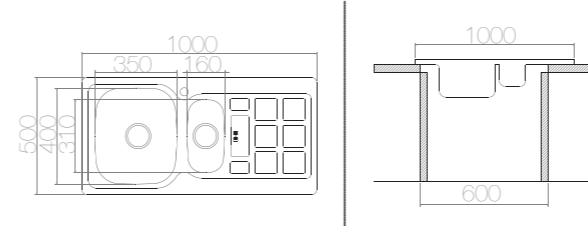

SUITABLE ACCESSORIES

**AS 232 / E IN053** 1000x500 mm

SIZE	THICKNESS	BOWL DEPTH	FINISHING	CUT OUT	CABINET SIZE	PRICE USD
1000x500 mm	0,60	120/150 mm	SATIN	980x480 mm	600 mm	79,00
1000x500 mm	0,60	130/150 mm	LINEN	980x480 mm	600 mm	85,00
1000x500 mm	0,80	130/170 mm	POLISHED	980x480 mm	600 mm	106,00
1000x500 mm	0,80	130/170 mm	LINEN	980x480 mm	600 mm	114,00

SUITABLE ACCESSORIES

**AS 106 / E IN027** 1000x500 mm

SIZE	THICKNESS	BOWL DEPTH	FINISHING	CUT OUT	CABINET SIZE	PRICE USD
1000x500 mm	0,60	150/130 mm	SATIN	980x480 mm	700 mm	77,75
1000x500 mm	0,60	150/130 mm	LINEN	980x480 mm	700 mm	93,00
1000x500 mm	0,80	170/130 mm	POLISHED	980x480 mm	700 mm	97,15
1000x500 mm	0,80	170/130 mm	LINEN	980x480 mm	700 mm	106,20

SUITABLE ACCESSORIES

**AS 51 / E IN026** 1000x500 mm

SIZE	THICKNESS	BOWL DEPTH	FINISHING	CUT OUT	CABINET SIZE	PRICE USD
1000x500 mm	0,80	190/130 mm	POLISHED	980x480 mm	600 mm	115,00
1000x500 mm	0,80	190/130 mm	LINEN	980x480 mm	600 mm	124,00

\*Welded - Bowl

SUITABLE ACCESSORIES

AS 53 / E IN028 1000x500 mm

\*Welded - Bowl

SIZE	THICKNESS	BOWL DEPTH	FINISHING	CUT OUT	CABINET SIZE	PRICE USD
1000x500 mm	0,80	190/130 mm	POLISHED	980x480 mm	700 mm	115,55
1000x500 mm	0,80	190/130 mm	LINEN	980x480 mm	700 mm	126,10