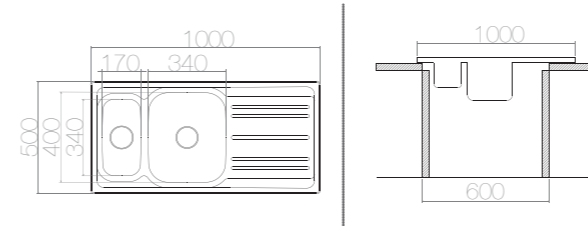

SUITABLE ACCESSORIES

**AS 231 - L / E IN052** 1000x500 mm

SIZE	THICKNESS	BOWL DEPTH	FINISHING	CUT OUT	CABINET SIZE	PRICE USD
1000x500 mm	0,60	150 mm	SATIN	980x480 mm	500 mm	54,00
1000x500 mm	0,60	150 mm	LINEN	980x480 mm	500 mm	58,70
1000x500 mm	0,80	170 mm	POLISHED	980x480 mm	500 mm	68,00
1000x500 mm	0,80	170 mm	LINEN	980x480 mm	500 mm	76,00

SUITABLE ACCESSORIES

**AS 16 / E IN025** 1000x500 mm

SIZE	THICKNESS	BOWL DEPTH	FINISHING	CUT OUT	CABINET SIZE	PRICE USD
1000x500 mm	0,60	150/130 mm	SATIN	980x480 mm	600 mm	75,20
1000x500 mm	0,60	150/130 mm	LINEN	980x480 mm	600 mm	81,95
1000x500 mm	0,80	170/130 mm	POLISHED	980x480 mm	600 mm	96,65
1000x500 mm	0,80	170/130 mm	LINEN	980x480 mm	600 mm	105,65

SUITABLE ACCESSORIES

**AS 232 / E IN053** 1000x500 mm

SIZE	THICKNESS	BOWL DEPTH	FINISHING	CUT OUT	CABINET SIZE	PRICE USD
1000x500 mm	0,60	120/150 mm	SATIN	980x480 mm	600 mm	79,00
1000x500 mm	0,60	130/150 mm	LINEN	980x480 mm	600 mm	85,00
1000x500 mm	0,80	130/170 mm	POLISHED	980x480 mm	600 mm	106,00
1000x500 mm	0,80	130/170 mm	LINEN	980x480 mm	600 mm	114,00

SUITABLE ACCESSORIES

**AS 106 / E IN027** 1000x500 mm

SIZE	THICKNESS	BOWL DEPTH	FINISHING	CUT OUT	CABINET SIZE	PRICE USD
1000x500 mm	0,60	150/130 mm	SATIN	980x480 mm	700 mm	77,75
1000x500 mm	0,60	150/130 mm	LINEN	980x480 mm	700 mm	93,00
1000x500 mm	0,80	170/130 mm	POLISHED	980x480 mm	700 mm	97,15
1000x500 mm	0,80	170/130 mm	LINEN	980x480 mm	700 mm	106,20