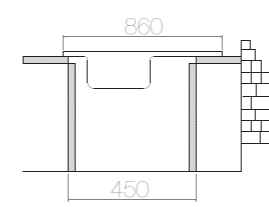

SUITABLE ACCESSORIES

AS 229 / E IN050 830x830 mm

\*Welded - Bowl

SIZE	THICKNESS	BOWL DEPTH	FINISHING	CUT OUT	CABINET SIZE	PRICE USD
830x830 mm	0,80	190 mm	POLISHED	810x810 mm	800 mm	143,00
830x830 mm	0,80	190 mm	LINEN	810x810 mm	800 mm	157,00

SUITABLE ACCESSORIES

AS 07 / E IN010 760x435 mm

SIZE	THICKNESS	BOWL DEPTH	FINISHING	CUT OUT	CABINET SIZE	PRICE USD
760x435 mm	0,50	140 mm	SATIN	740x415 mm	450 mm	32,95
760x435 mm	0,60	150 mm	SATIN	740x415 mm	450 mm	37,50
760x435 mm	0,60	150 mm	LINEN	740x415 mm	450 mm	41,15

SUITABLE ACCESSORIES

AS 55 / E IN011 760x435 mm

SIZE	THICKNESS	BOWL DEPTH	FINISHING	CUT OUT	CABINET SIZE	PRICE USD
760x435 mm	0,50	140 mm	SATIN	740x415 mm	550 mm	32,95
760x435 mm	0,60	150 mm	SATIN	740x415 mm	550 mm	37,50
760x435 mm	0,60	150 mm	LINEN	740x415 mm	550 mm	41,15

SUITABLE ACCESSORIES

AS 08 / E IN012 860x435 mm

SIZE	THICKNESS	BOWL DEPTH	FINISHING	CUT OUT	CABINET SIZE	PRICE USD
860x435 mm	0,50	140 mm	SATIN	840x415 mm	450 mm	35,30
860x435 mm	0,60	150 mm	SATIN	840x415 mm	450 mm	40,25
860x435 mm	0,60	150 mm	LINEN	840x415 mm	450 mm	44,30