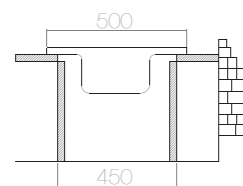

SUITABLE ACCESSORIES

AS 74 / E IN005 500x400 mm

SIZE	THICKNESS	BOWL DEPTH	FINISHING	CUT OUT	CABINET SIZE	PRICE USD
500x400 mm	0,50	140 mm	SATIN	480x380 mm	450 mm	26,15
500x400 mm	0,60	150 mm	SATIN	480x380 mm	450 mm	29,00
500x400 mm	0,60	150 mm	LINEN	480x380 mm	450 mm	31,45

SUITABLE ACCESSORIES

AS 05 / E IN007 620x480 mm

SIZE	THICKNESS	BOWL DEPTH	FINISHING	CUT OUT	CABINET SIZE	PRICE USD
620x480 mm	0,60	150 mm	SATIN	600x460 mm	500 mm	36,25
620x480 mm	0,60	150 mm	LINEN	600x460 mm	500 mm	39,70
620x480 mm	0,80	170 mm	POLISHED	600x460 mm	500 mm	47,97
620x480 mm	0,80	170 mm	LINEN	600x460 mm	500 mm	51,56

SUITABLE ACCESSORIES

AS 14 / E IN017 500x500 mm

SIZE	THICKNESS	BOWL DEPTH	FINISHING	CUT OUT	CABINET SIZE	PRICE USD
500x500 mm	0,60	150 mm	SATIN	480x480 mm	450 mm	34,80
500x500 mm	0,60	150 mm	LINEN	480x480 mm	450 mm	38,50
500x500 mm	0,80	170 mm	POLISHED	480x480 mm	450 mm	44,13
500x500 mm	0,80	170 mm	LINEN	480x480 mm	450 mm	47,10

SUITABLE ACCESSORIES

AS 15 / E IN008 620x480 mm

SIZE	THICKNESS	BOWL DEPTH	FINISHING	CUT OUT	CABINET SIZE	PRICE USD
620x480 mm	0,80	170 / 130 mm	POLISHED	600x460 mm	600 mm	74,00
620x480 mm	0,80	170 / 130 mm	LINEN	600x460 mm	600 mm	79,00