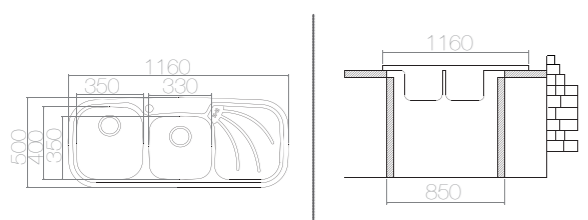

\*Welded - Bowl

SUITABLE ACCESSORIES

**AS 177 / E IN042** 1160x500 mm

SIZE	THICKNESS	BOWL DEPTH	FINISHING	CUT OUT	CABINET SIZE	PRICE USD
1160x500 mm	0,80	190/190 mm	POLISHED	1140x480 mm	800 mm	133,75
1160x500 mm	0,80	190/190 mm	LINEN	1140x480 mm	800 mm	146,75

\*Welded - Bowl

SUITABLE ACCESSORIES

**AS 178 / E IN043** 1160x500 mm

SIZE	THICKNESS	BOWL DEPTH	FINISHING	CUT OUT	CABINET SIZE	PRICE USD
1160x500 mm	0,80	190/190 mm	POLISHED	1140x480 mm	850 mm	133,75
1160x500 mm	0,80	190/190 mm	LINEN	1140x480 mm	850 mm	146,75

\*Welded - Bowl

SUITABLE ACCESSORIES

**AS 54 / E IN033** 1160x500 mm

SIZE	THICKNESS	BOWL DEPTH	FINISHING	CUT OUT	CABINET SIZE	PRICE USD
1160x500 mm	0,80	190/190 mm	POLISHED	1140x480 mm	850 mm	136,00
1160x500 mm	0,80	190/190 mm	LINEN	1140x480 mm	850 mm	149,52

\*Welded - Bowl

SUITABLE ACCESSORIES

**AS 113 / E IN060** 790x500 mm

SIZE	THICKNESS	BOWL DEPTH	FINISHING	CUT OUT	CABINET SIZE	PRICE USD
790x500 mm	0,60	145 mm	SATIN	770x480 mm	750 mm	46,80
790x500 mm	0,60	145 mm	LINEN	770x480 mm	750 mm	51,30
790x500 mm	0,80	160 mm	POLISHED	770x480 mm	750 mm	58,00
790x500 mm	0,80	160 mm	LINEN	770x480 mm	750 mm	64,00