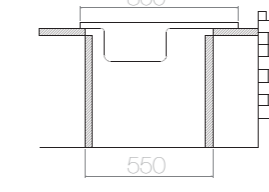

SUITABLE ACCESSORIES

AS 55 / E IN011 760x435 mm

SIZE	THICKNESS	BOWL DEPTH	FINISHING	CUT OUT	CABINET SIZE	PRICE USD
760x435 mm	0,50	140 mm	SATIN	740x415 mm	550 mm	32,95
760x435 mm	0,60	150 mm	SATIN	740x415 mm	550 mm	37,50
760x435 mm	0,60	150 mm	LINEN	740x415 mm	550 mm	41,15

SUITABLE ACCESSORIES

AS 08 / E IN012 860x435 mm

SIZE	THICKNESS	BOWL DEPTH	FINISHING	CUT OUT	CABINET SIZE	PRICE USD
860x435 mm	0,50	140 mm	SATIN	840x415 mm	450 mm	35,30
860x435 mm	0,60	150 mm	SATIN	840x415 mm	450 mm	40,25
860x435 mm	0,60	150 mm	LINEN	840x415 mm	450 mm	44,30

SUITABLE ACCESSORIES

AS 56 / E IN013 860x435 mm

SIZE	THICKNESS	BOWL DEPTH	FINISHING	CUT OUT	CABINET SIZE	PRICE USD
860x435 mm	0,50	140 mm	SATIN	840x415 mm	550 mm	35,30
860x435 mm	0,60	150 mm	SATIN	840x415 mm	550 mm	40,25
860x435 mm	0,60	150 mm	LINEN	840x415 mm	550 mm	44,30

SUITABLE ACCESSORIES

AS 154 / E IN038 600x500 mm

SIZE	THICKNESS	BOWL DEPTH	FINISHING	CUT OUT	CABINET SIZE	PRICE USD
600x500 mm	0,60	170 mm	SATIN	580x480 mm	650 mm	54,90
600x500 mm	0,60	170 mm	LINEN	580x480 mm	650 mm	60,05
600x500 mm	0,80	180 mm	SATIN	580x480 mm	650 mm	73,65
600x500 mm	0,80	180 mm	LINEN	580x480 mm	650 mm	80,60