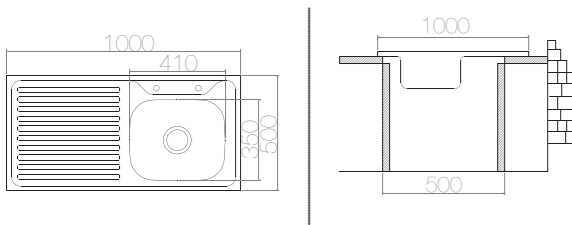

\*Welded - Bowl

SUITABLE ACCESSORIES

AS 246 / E IN056 1000x500 mm

SIZE	THICKNESS	BOWL DEPTH	FINISHING	CUT OUT	CABINET SIZE	PRICE USD
1000x500 mm	0,60	150 mm	SATIN	980x480 mm	500 mm	54,00
1000x500 mm	0,60	150 mm	LINEN	980x480 mm	500 mm	58,70
1000x500 mm	0,80	170 mm	POLISHED	980x480 mm	500 mm	68,00
1000x500 mm	0,80	170 mm	LINEN	980x480 mm	500 mm	76,00

SUITABLE ACCESSORIES

**AS 230 - R / E IN051** 1000x500 mm

SIZE	THICKNESS	BOWL DEPTH	FINISHING	CUT OUT	CABINET SIZE	PRICE USD
1000x500 mm	0,60	150 mm	SATIN	980x480 mm	500 mm	54,00
1000x500 mm	0,60	150 mm	LINEN	980x480 mm	500 mm	58,70
1000x500 mm	0,80	170 mm	POLISHED	980x480 mm	500 mm	68,00
1000x500 mm	0,80	170 mm	LINEN	980x480 mm	500 mm	76,00

SUITABLE ACCESSORIES

**AS 231 - L / E IN052** 1000x500 mm

SIZE	THICKNESS	BOWL DEPTH	FINISHING	CUT OUT	CABINET SIZE	PRICE USD
1000x500 mm	0,60	150 mm	SATIN	980x480 mm	500 mm	54,00
1000x500 mm	0,60	150 mm	LINEN	980x480 mm	500 mm	58,70
1000x500 mm	0,80	170 mm	POLISHED	980x480 mm	500 mm	68,00
1000x500 mm	0,80	170 mm	LINEN	980x480 mm	500 mm	76,00