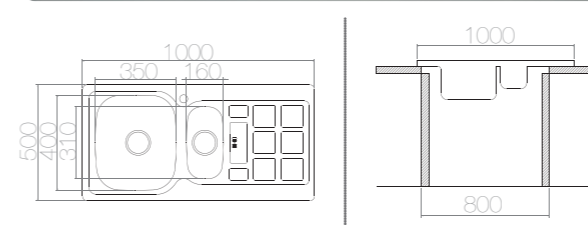

SUITABLE ACCESSORIES

**AS 16 / E IN025** 1000x500 mm

SIZE	THICKNESS	BOWL DEPTH	FINISHING	CUT OUT	CABINET SIZE	PRICE USD
1000x500 mm	0,60	150/130 mm	SATIN	980x480 mm	600 mm	75,20
1000x500 mm	0,60	150/130 mm	LINEN	980x480 mm	600 mm	81,95
1000x500 mm	0,80	170/130 mm	POLISHED	980x480 mm	600 mm	96,65
1000x500 mm	0,80	170/130 mm	LINEN	980x480 mm	600 mm	105,65

SUITABLE ACCESSORIES

**AS 232 / E IN053** 1000x500 mm

SIZE	THICKNESS	BOWL DEPTH	FINISHING	CUT OUT	CABINET SIZE	PRICE USD
1000x500 mm	0,60	120/150 mm	SATIN	980x480 mm	600 mm	79,00
1000x500 mm	0,60	130/150 mm	LINEN	980x480 mm	600 mm	85,00
1000x500 mm	0,80	130/170 mm	POLISHED	980x480 mm	600 mm	106,00
1000x500 mm	0,80	130/170 mm	LINEN	980x480 mm	600 mm	114,00

SUITABLE ACCESSORIES

**AS 106 / E IN027** 1000x500 mm

SIZE	THICKNESS	BOWL DEPTH	FINISHING	CUT OUT	CABINET SIZE	PRICE USD
1000x500 mm	0,60	150/130 mm	SATIN	980x480 mm	700 mm	77,75
1000x500 mm	0,60	150/130 mm	LINEN	980x480 mm	700 mm	93,00
1000x500 mm	0,80	170/130 mm	POLISHED	980x480 mm	700 mm	97,15
1000x500 mm	0,80	170/130 mm	LINEN	980x480 mm	700 mm	106,20