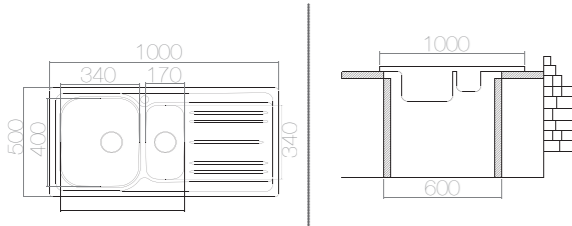

\*Welded - Bowl

SUITABLE ACCESSORIES

AS 246 / E IN056 1000x500 mm

SIZE	THICKNESS	BOWL DEPTH	FINISHING	CUT OUT	CABINET SIZE	PRICE USD
1000x500 mm	0,60	150 mm	SATIN	980x480 mm	500 mm	54,00
1000x500 mm	0,60	150 mm	LINEN	980x480 mm	500 mm	58,70
1000x500 mm	0,80	170 mm	POLISHED	980x480 mm	500 mm	68,00
1000x500 mm	0,80	170 mm	LINEN	980x480 mm	500 mm	76,00

SUITABLE ACCESSORIES

**AS 230 - R / E IN051** 1000x500 mm

SIZE	THICKNESS	BOWL DEPTH	FINISHING	CUT OUT	CABINET SIZE	PRICE USD
1000x500 mm	0,60	150 mm	SATIN	980x480 mm	500 mm	54,00
1000x500 mm	0,60	150 mm	LINEN	980x480 mm	500 mm	58,70
1000x500 mm	0,80	170 mm	POLISHED	980x480 mm	500 mm	68,00
1000x500 mm	0,80	170 mm	LINEN	980x480 mm	500 mm	76,00

SUITABLE ACCESSORIES

**AS 231 - L / E IN052** 1000x500 mm

SIZE	THICKNESS	BOWL DEPTH	FINISHING	CUT OUT	CABINET SIZE	PRICE USD
1000x500 mm	0,60	150 mm	SATIN	980x480 mm	500 mm	54,00
1000x500 mm	0,60	150 mm	LINEN	980x480 mm	500 mm	58,70
1000x500 mm	0,80	170 mm	POLISHED	980x480 mm	500 mm	68,00
1000x500 mm	0,80	170 mm	LINEN	980x480 mm	500 mm	76,00

SUITABLE ACCESSORIES

**AS 16 / E IN025** 1000x500 mm

SIZE	THICKNESS	BOWL DEPTH	FINISHING	CUT OUT	CABINET SIZE	PRICE USD
1000x500 mm	0,60	150/130 mm	SATIN	980x480 mm	600 mm	75,20
1000x500 mm	0,60	150/130 mm	LINEN	980x480 mm	600 mm	81,95
1000x500 mm	0,80	170/130 mm	POLISHED	980x480 mm	600 mm	96,65
1000x500 mm	0,80	170/130 mm	LINEN	980x480 mm	600 mm	105,65