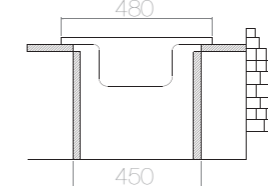

SUITABLE ACCESSORIES

AS 68 / E IN003

Ø435 mm

SIZE	THICKNESS	BOWL DEPTH	FINISHING	CUT OUT	CABINET SIZE	PRICE USD
435 mm	0,60	160 mm	SATIN	415 mm	450 mm	27,75
435 mm	0,60	160 mm	LINEN	415 mm	450 mm	30,00
435 mm	0,80	180 mm	POLISHED	415 mm	450 mm	36,17
435 mm	0,80	180 mm	LINEN	415 mm	450 mm	37,23

SUITABLE ACCESSORIES

AS 04 / E IN006 480x480 mm

SIZE	THICKNESS	BOWL DEPTH	FINISHING	CUT OUT	CABINET SIZE	PRICE USD
480x480 mm	0,60	150 mm	SATIN	460x460 mm	450 mm	32,30
480x480 mm	0,60	150 mm	LINEN	460x460 mm	450 mm	35,20
480x480 mm	0,80	170 mm	POLISHED	460x460 mm	450 mm	42,85
480x480 mm	0,80	170 mm	LINEN	460x460 mm	450 mm	45,35

SUITABLE ACCESSORIES

AS 03 / E IN004 600x480 mm

SIZE	THICKNESS	BOWL DEPTH	FINISHING	CUT OUT	CABINET SIZE	PRICE USD
600x480 mm	0,60	150 mm	SATIN	580x460 mm	450 mm	36,25
600x480 mm	0,60	150 mm	LINEN	580x460 mm	450 mm	39,70
600x480 mm	0,80	170 mm	POLISHED	580x460 mm	450 mm	47,97
600x480 mm	0,80	170 mm	LINEN	580x460 mm	450 mm	51,56

SUITABLE ACCESSORIES

AS 74 / E IN005 500x400 mm

SIZE	THICKNESS	BOWL DEPTH	FINISHING	CUT OUT	CABINET SIZE	PRICE USD
500x400 mm	0,50	140 mm	SATIN	480x380 mm	450 mm	26,15
500x400 mm	0,60	150 mm	SATIN	480x380 mm	450 mm	29,00
500x400 mm	0,60	150 mm	LINEN	480x380 mm	450 mm	31,45