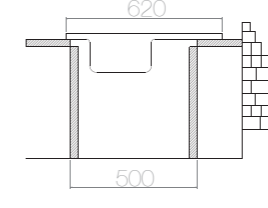

SUITABLE ACCESSORIES

AS 04 / E IN006 480x480 mm

SIZE	THICKNESS	BOWL DEPTH	FINISHING	CUT OUT	CABINET SIZE	PRICE USD
480x480 mm	0,60	150 mm	SATIN	460x460 mm	450 mm	32,30
480x480 mm	0,60	150 mm	LINEN	460x460 mm	450 mm	35,20
480x480 mm	0,80	170 mm	POLISHED	460x460 mm	450 mm	42,85
480x480 mm	0,80	170 mm	LINEN	460x460 mm	450 mm	45,35

SUITABLE ACCESSORIES

AS 03 / E IN004 600x480 mm

SIZE	THICKNESS	BOWL DEPTH	FINISHING	CUT OUT	CABINET SIZE	PRICE USD
600x480 mm	0,60	150 mm	SATIN	580x460 mm	450 mm	36,25
600x480 mm	0,60	150 mm	LINEN	580x460 mm	450 mm	39,70
600x480 mm	0,80	170 mm	POLISHED	580x460 mm	450 mm	47,97
600x480 mm	0,80	170 mm	LINEN	580x460 mm	450 mm	51,56

SUITABLE ACCESSORIES

AS 74 / E IN005 500x400 mm

SIZE	THICKNESS	BOWL DEPTH	FINISHING	CUT OUT	CABINET SIZE	PRICE USD
500x400 mm	0,50	140 mm	SATIN	480x380 mm	450 mm	26,15
500x400 mm	0,60	150 mm	SATIN	480x380 mm	450 mm	29,00
500x400 mm	0,60	150 mm	LINEN	480x380 mm	450 mm	31,45

SUITABLE ACCESSORIES

AS 05 / E IN007 620x480 mm

SIZE	THICKNESS	BOWL DEPTH	FINISHING	CUT OUT	CABINET SIZE	PRICE USD
620x480 mm	0,60	150 mm	SATIN	600x460 mm	500 mm	36,25
620x480 mm	0,60	150 mm	LINEN	600x460 mm	500 mm	39,70
620x480 mm	0,80	170 mm	POLISHED	600x460 mm	500 mm	47,97
620x480 mm	0,80	170 mm	LINEN	600x460 mm	500 mm	51,56