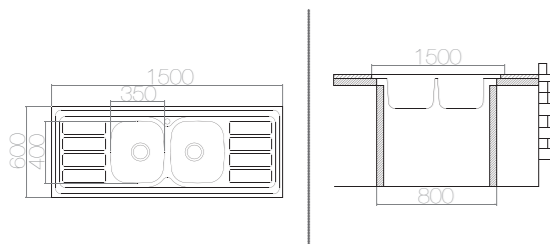

SUITABLE ACCESSORIES

AS 59 / E LO066 1500x600 mm

SIZE	THICKNESS	BOWL DEPTH	FINISHING	CUT OUT	CABINET SIZE	PRICE USD
1500x600 mm	0,50	130/130 mm	SATIN	1500x600 mm	800 mm	66,90
1500x600 mm	0,60	140/140 mm	SATIN	1500x600 mm	800 mm	82,00
1500x600 mm	0,60	140/140 mm	LINEN	1500x600 mm	800 mm	85,25

SUITABLE ACCESSORIES

AS 73 / E LO056 1800x500 mm

SIZE	THICKNESS	BOWL DEPTH	FINISHING	CUT OUT	CABINET SIZE	PRICE USD
1800x500 mm	0,50	135/135 mm	SATIN	1800x500 mm	800 mm	74,75
1800x500 mm	0,60	145/145 mm	SATIN	1800x500 mm	800 mm	94,00
1800x500 mm	0,60	145/145 mm	LINEN	1800x500 mm	800 mm	119,57

SUITABLE ACCESSORIES

AS 60 / E LO067 1500x600 mm

SIZE	THICKNESS	BOWL DEPTH	FINISHING	CUT OUT	CABINET SIZE	PRICE USD
1500x600 mm	0,50	130/130 mm	SATIN	1500x600 mm	800 mm	65,00
1500x600 mm	0,60	140/140 mm	SATIN	1500x600 mm	800 mm	79,00
1500x600 mm	0,60	140/140 mm	LINEN	1500x600 mm	800 mm	89,27