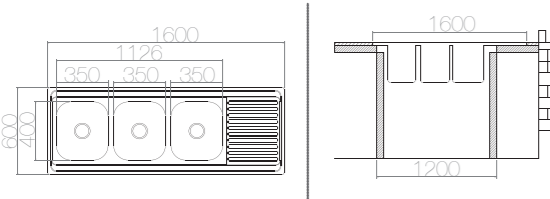

SIZE	THICKNESS	BOWL DEPTH	FINISHING	CUT OUT	CABINET SIZE	PRICE USD
1600x600 mm	0,60	170/170/170 mm	SATIN	1600x600 mm	1200 mm	159,00
1600x600 mm	0,60	170/170/170 mm	LINEN	1600x600 mm	1200 mm	175,00
1600x600 mm	0,80	190/190/190 mm	POLISHED	1600x600 mm	1200 mm	214,00
1600x600 mm	0,80	190/190/190 mm	LINEN	1600x600 mm	1200 mm	220,00

*Welded - Bowl