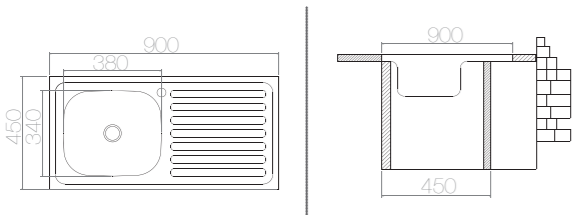

SUITABLE ACCESSORIES

AS 26 / E LO017 850x450 mm

SIZE	THICKNESS	BOWL DEPTH	FINISHING	CUT OUT	CABINET SIZE	PRICE USD
850x450 mm	0,40	130 mm	SATIN	850x450 mm	450 mm	25,40
850x450 mm	0,50	140 mm	SATIN	850x450 mm	450 mm	30,25
850x450 mm	0,60	150 mm	SATIN	850x450 mm	450 mm	42,30
850x450 mm	0,60	150 mm	LINEN	850x450 mm	450 mm	45,20

SUITABLE ACCESSORIES

AS 28 / E LO022 800x500 mm

SIZE	THICKNESS	BOWL DEPTH	FINISHING	CUT OUT	CABINET SIZE	PRICE USD
800x500 mm	0,40	130 mm	SATIN	800x500 mm	450 mm	27,95
800x500 mm	0,50	140 mm	SATIN	800x500 mm	450 mm	33,45
800x500 mm	0,60	150 mm	SATIN	800x500 mm	450 mm	40,80
800x500 mm	0,60	150 mm	LINEN	800x500 mm	450 mm	49,70

SUITABLE ACCESSORIES

AS 27 / E LO019 900x450 mm

SIZE	THICKNESS	BOWL DEPTH	FINISHING	CUT OUT	CABINET SIZE	PRICE USD
900x450 mm	0,40	130 mm	SATIN	900x450 mm	450 mm	26,35
900x450 mm	0,50	140 mm	SATIN	900x450 mm	450 mm	31,40
900x450 mm	0,60	150 mm	SATIN	900x450 mm	450 mm	37,20
900x450 mm	0,60	150 mm	LINEN	900x450 mm	450 mm	42,60

SUITABLE ACCESSORIES

AS 77-L / E LO024 800x500 mm

SIZE	THICKNESS	BOWL DEPTH	FINISHING	CUT OUT	CABINET SIZE	PRICE USD
800x500 mm	0,40	130 mm	SATIN	800x500 mm	450 mm	31,00
800x500 mm	0,50	140 mm	SATIN	800x500 mm	450 mm	36,50
800x500 mm	0,60	150 mm	SATIN	800x500 mm	450 mm	40,80
800x500 mm	0,60	150 mm	LINEN	800x500 mm	450 mm	49,70