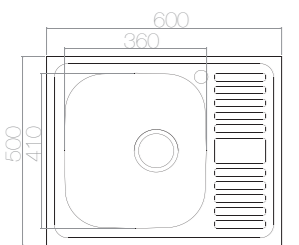

SUITABLE ACCESSORIES

AS 22 / E LO004

500x500 mm

SIZE	THICKNESS	BOWL DEPTH	FINISHING	CUT OUT	CABINET SIZE	PRICE USD
500x500 mm	0,40	130 mm	SATIN	500x500 mm	450 mm	21,60
500x500 mm	0,50	140 mm	SATIN	500x500 mm	450 mm	25,45
500x500 mm	0,60	150 mm	SATIN	500x500 mm	450 mm	30,70
500x500 mm	0,60	150 mm	LINEN	500x500 mm	450 mm	34,90

SUITABLE ACCESSORIES

AS 50 / E LO010

600x500 mm

SIZE	THICKNESS	BOWL DEPTH	FINISHING	CUT OUT	CABINET SIZE	PRICE USD
600x500 mm	0,40	130 mm	SATIN	600x500 mm	450 mm	23,70
600x500 mm	0,50	140 mm	SATIN	600x500 mm	450 mm	28,15
600x500 mm	0,60	150 mm	SATIN	600x500 mm	450 mm	33,84
600x500 mm	0,60	150 mm	LINEN	600x500 mm	450 mm	37,84

SUITABLE ACCESSORIES

AS 23 / E LO007

600x500 mm

SIZE	THICKNESS	BOWL DEPTH	FINISHING	CUT OUT	CABINET SIZE	PRICE USD
600x500 mm	0,40	130 mm	SATIN	600x500 mm	450 mm	23,70
600x500 mm	0,50	140 mm	SATIN	600x500 mm	450 mm	28,15
600x500 mm	0,60	150 mm	SATIN	600x500 mm	450 mm	33,84
600x500 mm	0,60	150 mm	LINEN	600x500 mm	450 mm	37,84

SUITABLE ACCESSORIES

AS 24 / E LO013

600x600 mm

SIZE	THICKNESS	BOWL DEPTH	FINISHING	CUT OUT	CABINET SIZE	PRICE USD
600x600 mm	0,40	130 mm	SATIN	600x600 mm	450 mm	24,90
600x600 mm	0,50	140 mm	SATIN	600x600 mm	450 mm	29,60
600x600 mm	0,60	150 mm	SATIN	600x600 mm	450 mm	36,90
600x600 mm	0,60	150 mm	LINEN	600x600 mm	450 mm	38,80