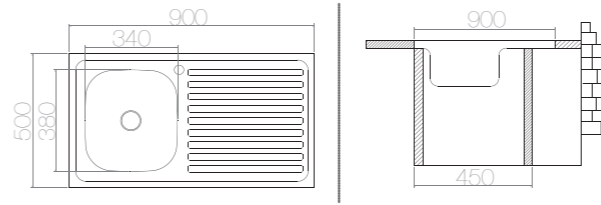

SUITABLE ACCESSORIES

AS 77-R / E LO025 800x500 mm

SIZE	THICKNESS	BOWL DEPTH	FINISHING	CUT OUT	CABINET SIZE	PRICE USD
800x500 mm	0,40	130 mm	SATIN	800x500 mm	450 mm	31,00
800x500 mm	0,50	140 mm	SATIN	800x500 mm	450 mm	36,50
800x500 mm	0,60	150 mm	SATIN	800x500 mm	450 mm	40,80
800x500 mm	0,60	150 mm	LINEN	800x500 mm	450 mm	49,70

SUITABLE ACCESSORIES

AS 40 / E LO026 800x500 mm

SIZE	THICKNESS	BOWL DEPTH	FINISHING	CUT OUT	CABINET SIZE	PRICE USD
800x500 mm	0,50	135/135 mm	SATIN	800x500 mm	800 mm	42,90
800x500 mm	0,60	145/145 mm	SATIN	800x500 mm	800 mm	52,20
800x500 mm	0,60	145/145 mm	LINEN	800x500 mm	800 mm	58,00

SUITABLE ACCESSORIES

AS 29 / E LO027 900x500 mm

SIZE	THICKNESS	BOWL DEPTH	FINISHING	CUT OUT	CABINET SIZE	PRICE USD
900x500 mm	0,40	130 mm	SATIN	900x500 mm	450 mm	28,55
900x500 mm	0,50	140 mm	SATIN	900x500 mm	450 mm	34,90
900x500 mm	0,60	150 mm	SATIN	900x500 mm	450 mm	43,00
900x500 mm	0,60	150 mm	LINEN	900x500 mm	450 mm	49,00

SUITABLE ACCESSORIES

AS 30 / E LO058 800x600 mm

SIZE	THICKNESS	BOWL DEPTH	FINISHING	CUT OUT	CABINET SIZE	PRICE USD
800x600 mm	0,40	130 mm	SATIN	800x600 mm	450 mm	29,45
800x600 mm	0,50	140 mm	SATIN	800x600 mm	450 mm	35,85
800x600 mm	0,60	150 mm	SATIN	800x600 mm	450 mm	41,80
800x600 mm	0,60	150 mm	LINEN	800x600 mm	450 mm	46,65