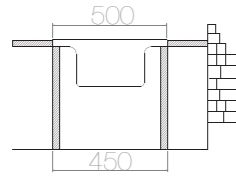

AS 21 / E LO001

500x400 mm

SIZE	THICKNESS	BOWL DEPTH	FINISHING	CUT OUT	CABINET SIZE	PRICE USD
500x400 mm	0,40	130 mm	SATIN	500x400 mm	450 mm	17,19
500x400 mm	0,50	140 mm	SATIN	500x400 mm	450 mm	21,30
500x400 mm	0,60	150 mm	SATIN	500x400 mm	450 mm	25,90
500x400 mm	0,60	150 mm	LINEN	500x400 mm	450 mm	29,40

SUITABLE ACCESSORIES

AS 22 / E LO004

500x500 mm

SIZE	THICKNESS	BOWL DEPTH	FINISHING	CUT OUT	CABINET SIZE	PRICE USD
500x500 mm	0,40	130 mm	SATIN	500x500 mm	450 mm	21,60
500x500 mm	0,50	140 mm	SATIN	500x500 mm	450 mm	25,45
500x500 mm	0,60	150 mm	SATIN	500x500 mm	450 mm	30,70
500x500 mm	0,60	150 mm	LINEN	500x500 mm	450 mm	34,90

SUITABLE ACCESSORIES

AS 50 / E LO010

600x500 mm

SIZE	THICKNESS	BOWL DEPTH	FINISHING	CUT OUT	CABINET SIZE	PRICE USD
600x500 mm	0,40	130 mm	SATIN	600x500 mm	450 mm	23,70
600x500 mm	0,50	140 mm	SATIN	600x500 mm	450 mm	28,15
600x500 mm	0,60	150 mm	SATIN	600x500 mm	450 mm	33,84
600x500 mm	0,60	150 mm	LINEN	600x500 mm	450 mm	37,84