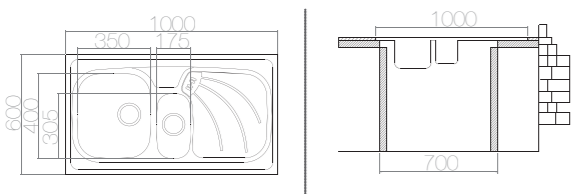

SUITABLE ACCESSORIES

AS 32 / E LO061 1000x600 mm

SIZE	THICKNESS	BOWL DEPTH	FINISHING	CUT OUT	CABINET SIZE	PRICE USD
1000x600 mm	0,40	130 mm	SATIN	1000x600 mm	450 mm	34,00
1000x600 mm	0,50	140 mm	SATIN	1000x600 mm	450 mm	41,55
1000x600 mm	0,60	150 mm	SATIN	1000x600 mm	450 mm	50,53
1000x600 mm	0,60	150 mm	LINEN	1000x600 mm	450 mm	57,68

SUITABLE ACCESSORIES

AS 88 / E LO039 1050x520 mm

SIZE	THICKNESS	BOWL DEPTH	FINISHING	CUT OUT	CABINET SIZE	PRICE USD
1050x520 mm	0,60	150 mm	SATIN	1050x520 mm	500 mm	76,05
1050x520 mm	0,60	150 mm	LINEN	1050x520 mm	500 mm	82,25
1050x520 mm	0,80	170 mm	SATIN	1050x520 mm	500 mm	91,40
1050x520 mm	0,80	170 mm	LINEN	1050x520 mm	500 mm	99,70

SUITABLE ACCESSORIES

AS 159 / E LO082 1000x600 mm

SIZE	THICKNESS	BOWL DEPTH	FINISHING	CUT OUT	CABINET SIZE	PRICE USD
1000x600 mm	0,80	190/130 mm	POLISHED	1000x600 mm	700 mm	122,17
1000x600 mm	0,80	190/130 mm	LINEN	1000x600 mm	700 mm	132,32

*Welded - Bowl

SUITABLE ACCESSORIES

AS 35 / E LO040 1100x500 mm

SIZE	THICKNESS	BOWL DEPTH	FINISHING	CUT OUT	CABINET SIZE	PRICE USD
1100x500 mm	0,50	140 mm	SATIN	1100x500 mm	450 mm	41,55
1100x500 mm	0,60	150 mm	SATIN	1100x500 mm	450 mm	50,93
1100x500 mm	0,60	150 mm	LINEN	1100x500 mm	450 mm	58,18