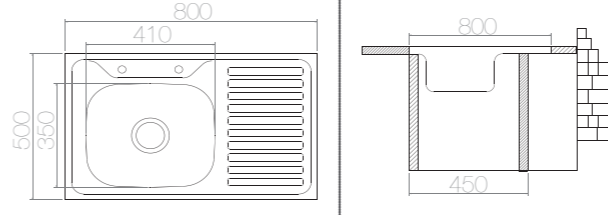

SUITABLE ACCESSORIES

AS 77-L / E LO024 800x500 mm

SIZE	THICKNESS	BOWL DEPTH	FINISHING	CUT OUT	CABINET SIZE	PRICE USD
800x500 mm	0,40	130 mm	SATIN	800x500 mm	450 mm	31,00
800x500 mm	0,50	140 mm	SATIN	800x500 mm	450 mm	36,50
800x500 mm	0,60	150 mm	SATIN	800x500 mm	450 mm	40,80
800x500 mm	0,60	150 mm	LINEN	800x500 mm	450 mm	49,70

SUITABLE ACCESSORIES

AS 63 / E LO020 910x460 mm

SIZE	THICKNESS	BOWL DEPTH	FINISHING	CUT OUT	CABINET SIZE	PRICE USD
910x460 mm	0,40	130 mm	SATIN	910x460 mm	450 mm	26,70
910x460 mm	0,50	140 mm	SATIN	910x460 mm	450 mm	32,35
910x460 mm	0,60	150 mm	SATIN	910x460 mm	450 mm	38,00
910x460 mm	0,60	150 mm	LINEN	910x460 mm	450 mm	43,00

SUITABLE ACCESSORIES

AS 77-R / E LO025 800x500 mm

SIZE	THICKNESS	BOWL DEPTH	FINISHING	CUT OUT	CABINET SIZE	PRICE USD
800x500 mm	0,40	130 mm	SATIN	800x500 mm	450 mm	31,00
800x500 mm	0,50	140 mm	SATIN	800x500 mm	450 mm	36,50
800x500 mm	0,60	150 mm	SATIN	800x500 mm	450 mm	40,80
800x500 mm	0,60	150 mm	LINEN	800x500 mm	450 mm	49,70

SUITABLE ACCESSORIES

AS 40 / E LO026 800x500 mm

SIZE	THICKNESS	BOWL DEPTH	FINISHING	CUT OUT	CABINET SIZE	PRICE USD
800x500 mm	0,50	135/135 mm	SATIN	800x500 mm	800 mm	42,90
800x500 mm	0,60	145/145 mm	SATIN	800x500 mm	800 mm	52,20
800x500 mm	0,60	145/145 mm	LINEN	800x500 mm	800 mm	58,00