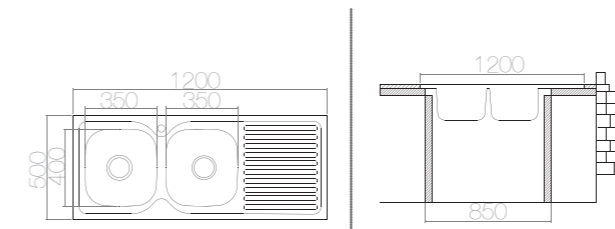

SUITABLE ACCESSORIES

AS 57 / E LO068 1200x500 mm

SIZE	THICKNESS	BOWL DEPTH	FINISHING	CUT OUT	CABINET SIZE	PRICE USD
1200x500 mm	0,80	190/190 mm	POLISHED	1200x500 mm	850 mm	132,10
1200x500 mm	0,80	190/190 mm	LINEN	1200x500 mm	850 mm	145,15

*Welded - Bowl

SUITABLE ACCESSORIES

AS 136 / E LO075 1200x500 mm

SIZE	THICKNESS	BOWL DEPTH	FINISHING	CUT OUT	CABINET SIZE	PRICE USD
1200x500 mm	0,60	145/145 mm	SATIN	1200x500 mm	800 mm	62,00
1200x500 mm	0,60	145/145 mm	LINEN	1200x500 mm	800 mm	66,00
1200x500 mm	0,80	160/160 mm	SATIN	1200x500 mm	800 mm	78,00
1200x500 mm	0,80	160/160 mm	LINEN	1200x500 mm	800 mm	88,00

SUITABLE ACCESSORIES

AS 37 / E LO063 1200x600 mm

SIZE	THICKNESS	BOWL DEPTH	FINISHING	CUT OUT	CABINET SIZE	PRICE USD
1200x600 mm	0,40	130 mm	SATIN	1200x600 mm	450 mm	37,85
1200x600 mm	0,50	140 mm	SATIN	1200x600 mm	450 mm	46,65
1200x600 mm	0,60	150 mm	SATIN	1200x600 mm	450 mm	56,83
1200x600 mm	0,60	150 mm	LINEN	1200x600 mm	450 mm	65,02