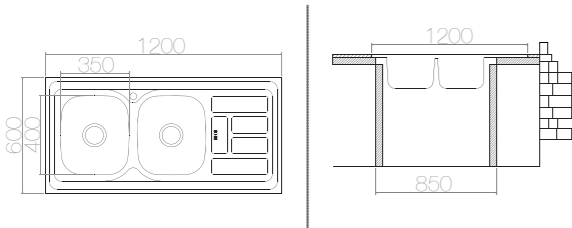

SUITABLE ACCESSORIES

AS 171 / E LO085 1200x600 mm

SIZE	THICKNESS	BOWL DEPTH	FINISHING	CUT OUT	CABINET SIZE	PRICE USD
1200x600 mm	0,80	190/190 mm	POLISHED	1200x600 mm	800 mm	139,75
1200x600 mm	0,80	190/190 mm	LINEN	1200x600 mm	800 mm	153,80

*Welded - Bowl

SUITABLE ACCESSORIES

AS 58 / E LO065 1200x600 mm

SIZE	THICKNESS	BOWL DEPTH	FINISHING	CUT OUT	CABINET SIZE	PRICE USD
1200x600 mm	0,80	190/190 mm	POLISHED	1200x600 mm	850 mm	139,70
1200x600 mm	0,80	190/190 mm	LINEN	1200x600 mm	850 mm	153,80

*Welded - Bowl

SUITABLE ACCESSORIES

AS 172 / E LO086 1200x600 mm

SIZE	THICKNESS	BOWL DEPTH	FINISHING	CUT OUT	CABINET SIZE	PRICE USD
1200x600 mm	0,80	190/190 mm	POLISHED	1200x600 mm	850 mm	139,75
1200x600 mm	0,80	190/190 mm	LINEN	1200x600 mm	850 mm	153,80