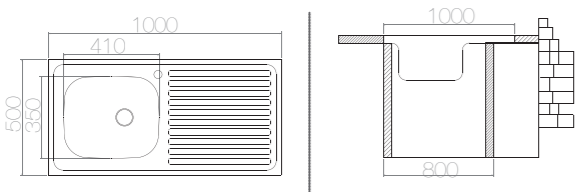

SUITABLE ACCESSORIES

AS 42 / E LO060 900x600 mm

SIZE	THICKNESS	BOWL DEPTH	FINISHING	CUT OUT	CABINET SIZE	PRICE USD
900x600 mm	0,50	135/135 mm	SATIN	900x600 mm	800 mm	47,50
900x600 mm	0,60	145/145 mm	SATIN	900x600 mm	800 mm	54,55
900x600 mm	0,60	145/145 mm	LINEN	900x600 mm	800 mm	60,25

SUITABLE ACCESSORIES

AS 76-R / E LO034 1000x500 mm

SIZE	THICKNESS	BOWL DEPTH	FINISHING	CUT OUT	CABINET SIZE	PRICE USD
1000x500 mm	0,40	130 mm	SATIN	1000x500 mm	450 mm	33,50
1000x500 mm	0,50	140 mm	SATIN	1000x500 mm	450 mm	41,00
1000x500 mm	0,60	150 mm	SATIN	1000x500 mm	450 mm	49,00
1000x500 mm	0,60	150 mm	LINEN	1000x500 mm	450 mm	54,50

SUITABLE ACCESSORIES

AS 31 / E LO031 1000x500 mm

SIZE	THICKNESS	BOWL DEPTH	FINISHING	CUT OUT	CABINET SIZE	PRICE USD
1000x500 mm	0,40	130 mm	SATIN	1000x500 mm	450 mm	32,00
1000x500 mm	0,50	140 mm	SATIN	1000x500 mm	450 mm	39,00
1000x500 mm	0,60	150 mm	SATIN	1000x500 mm	450 mm	48,50
1000x500 mm	0,60	150 mm	LINEN	1000x500 mm	450 mm	54,36

SUITABLE ACCESSORIES

AS 34 / E LO036 1000x500 mm

SIZE	THICKNESS	BOWL DEPTH	FINISHING	CUT OUT	CABINET SIZE	PRICE USD
1000x500 mm	0,50	140 mm	SATIN	1000x500 mm	450 mm	39,00
1000x500 mm	0,60	150 mm	SATIN	1000x500 mm	450 mm	48,50
1000x500 mm	0,60	150 mm	LINEN	1000x500 mm	450 mm	54,36