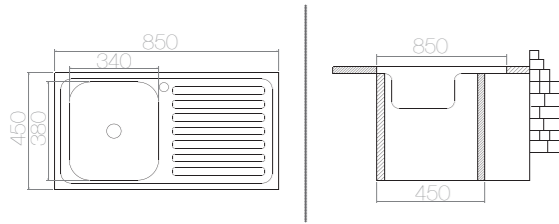

SUITABLE ACCESSORIES

AS 24 / E LO013

600x600 mm

SIZE	THICKNESS	BOWL DEPTH	FINISHING	CUT OUT	CABINET SIZE	PRICE USD
600x600 mm	0,40	130 mm	SATIN	600x600 mm	450 mm	24,90
600x600 mm	0,50	140 mm	SATIN	600x600 mm	450 mm	29,60
600x600 mm	0,60	150 mm	SATIN	600x600 mm	450 mm	36,90
600x600 mm	0,60	150 mm	LINEN	600x600 mm	450 mm	38,80

SUITABLE ACCESSORIES

AS 25 / E LO015

750x450 mm

SIZE	THICKNESS	BOWL DEPTH	FINISHING	CUT OUT	CABINET SIZE	PRICE USD
750x450 mm	0,40	130 mm	SATIN	750x450 mm	450 mm	23,55
750x450 mm	0,50	140 mm	SATIN	750x450 mm	450 mm	27,95
750x450 mm	0,60	150 mm	SATIN	750x450 mm	450 mm	37,20
750x450 mm	0,60	150 mm	LINEN	750x450 mm	450 mm	39,80

SUITABLE ACCESSORIES

AS 26 / E LO017 850x450 mm

SIZE	THICKNESS	BOWL DEPTH	FINISHING	CUT OUT	CABINET SIZE	PRICE USD
850x450 mm	0,40	130 mm	SATIN	850x450 mm	450 mm	25,40
850x450 mm	0,50	140 mm	SATIN	850x450 mm	450 mm	30,25
850x450 mm	0,60	150 mm	SATIN	850x450 mm	450 mm	42,30
850x450 mm	0,60	150 mm	LINEN	850x450 mm	450 mm	45,20

SUITABLE ACCESSORIES

AS 28 / E LO022 800x500 mm

SIZE	THICKNESS	BOWL DEPTH	FINISHING	CUT OUT	CABINET SIZE	PRICE USD
800x500 mm	0,40	130 mm	SATIN	800x500 mm	450 mm	27,95
800x500 mm	0,50	140 mm	SATIN	800x500 mm	450 mm	33,45
800x500 mm	0,60	150 mm	SATIN	800x500 mm	450 mm	40,80
800x500 mm	0,60	150 mm	LINEN	800x500 mm	450 mm	49,70