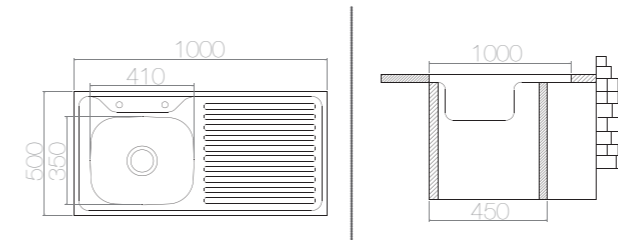

SUITABLE ACCESSORIES

AS 70-R / E LO029 900x500 mm

SIZE	THICKNESS	BOWL DEPTH	FINISHING	CUT OUT	CABINET SIZE	PRICE USD
900x500 mm	0,40	130 mm	SATIN	900x500 mm	450 mm	31,50
900x500 mm	0,50	140 mm	SATIN	900x500 mm	450 mm	38,00
900x500 mm	0,60	150 mm	SATIN	900x500 mm	450 mm	43,70
900x500 mm	0,60	150 mm	LINEN	900x500 mm	450 mm	48,50

SUITABLE ACCESSORIES

AS 42 / E LO060 900x600 mm

SIZE	THICKNESS	BOWL DEPTH	FINISHING	CUT OUT	CABINET SIZE	PRICE USD
900x600 mm	0,50	135/135 mm	SATIN	900x600 mm	800 mm	47,50
900x600 mm	0,60	145/145 mm	SATIN	900x600 mm	800 mm	54,55
900x600 mm	0,60	145/145 mm	LINEN	900x600 mm	800 mm	60,25

SUITABLE ACCESSORIES

AS 76-R / E LO034 1000x500 mm

SIZE	THICKNESS	BOWL DEPTH	FINISHING	CUT OUT	CABINET SIZE	PRICE USD
1000x500 mm	0,40	130 mm	SATIN	1000x500 mm	450 mm	33,50
1000x500 mm	0,50	140 mm	SATIN	1000x500 mm	450 mm	41,00
1000x500 mm	0,60	150 mm	SATIN	1000x500 mm	450 mm	49,00
1000x500 mm	0,60	150 mm	LINEN	1000x500 mm	450 mm	54,50