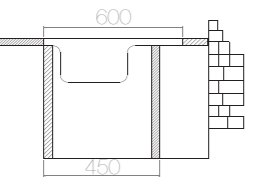

SUITABLE ACCESSORIES

AS 22 / E LO004

500x500 mm

SIZE	THICKNESS	BOWL DEPTH	FINISHING	CUT OUT	CABINET SIZE	PRICE USD
500x500 mm	0,40	130 mm	SATIN	500x500 mm	450 mm	21,60
500x500 mm	0,50	140 mm	SATIN	500x500 mm	450 mm	25,45
500x500 mm	0,60	150 mm	SATIN	500x500 mm	450 mm	30,70
500x500 mm	0,60	150 mm	LINEN	500x500 mm	450 mm	34,90

SUITABLE ACCESSORIES

AS 50 / E LO010

600x500 mm

SIZE	THICKNESS	BOWL DEPTH	FINISHING	CUT OUT	CABINET SIZE	PRICE USD
600x500 mm	0,40	130 mm	SATIN	600x500 mm	450 mm	23,70
600x500 mm	0,50	140 mm	SATIN	600x500 mm	450 mm	28,15
600x500 mm	0,60	150 mm	SATIN	600x500 mm	450 mm	33,84
600x500 mm	0,60	150 mm	LINEN	600x500 mm	450 mm	37,84

SUITABLE ACCESSORIES

AS 23 / E LO007

600x500 mm

SIZE	THICKNESS	BOWL DEPTH	FINISHING	CUT OUT	CABINET SIZE	PRICE USD
600x500 mm	0,40	130 mm	SATIN	600x500 mm	450 mm	23,70
600x500 mm	0,50	140 mm	SATIN	600x500 mm	450 mm	28,15
600x500 mm	0,60	150 mm	SATIN	600x500 mm	450 mm	33,84
600x500 mm	0,60	150 mm	LINEN	600x500 mm	450 mm	37,84

SUITABLE ACCESSORIES

AS 24 / E LO013

600x600 mm

SIZE	THICKNESS	BOWL DEPTH	FINISHING	CUT OUT	CABINET SIZE	PRICE USD
600x600 mm	0,40	130 mm	SATIN	600x600 mm	450 mm	24,90
600x600 mm	0,50	140 mm	SATIN	600x600 mm	450 mm	29,60
600x600 mm	0,60	150 mm	SATIN	600x600 mm	450 mm	36,90
600x600 mm	0,60	150 mm	LINEN	600x600 mm	450 mm	38,80