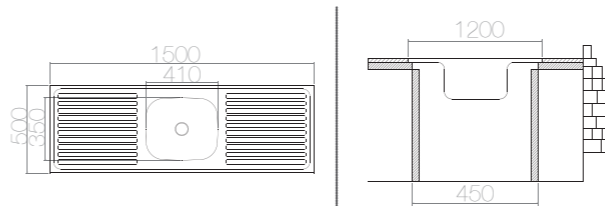

*Welded - Bowl

SUITABLE ACCESSORIES

AS 160 / E LO083 1200x600 mm

SIZE	THICKNESS	BOWL DEPTH	FINISHING	CUT OUT	CABINET SIZE	PRICE USD
1200x600 mm	0,80	190/190 mm	POLISHED	1200x600 mm	850 mm	139,70
1200x600 mm	0,80	190/190 mm	LINEN	1200x600 mm	850 mm	153,80

*Welded - Bowl

SUITABLE ACCESSORIES

AS 38 / E LO047 1500x500 mm

SIZE	THICKNESS	BOWL DEPTH	FINISHING	CUT OUT	CABINET SIZE	PRICE USD
1500x500 mm	0,40	130 mm	SATIN	1500x500 mm	450 mm	48,90
1500x500 mm	0,50	140 mm	SATIN	1500x500 mm	450 mm	58,10
1500x500 mm	0,60	150 mm	SATIN	1500x500 mm	450 mm	67,30
1500x500 mm	0,60	150 mm	LINEN	1500x500 mm	450 mm	74,80

SUITABLE ACCESSORIES

AS 71 / E LO049 1500x500 mm

SIZE	THICKNESS	BOWL DEPTH	FINISHING	CUT OUT	CABINET SIZE	PRICE USD
1500x500 mm	0,40	130 mm	SATIN	1500x500 mm	450 mm	51,90
1500x500 mm	0,50	140 mm	SATIN	1500x500 mm	450 mm	61,10
1500x500 mm	0,60	150 mm	SATIN	1500x500 mm	450 mm	70,30
1500x500 mm	0,60	150 mm	LINEN	1500x500 mm	450 mm	77,80