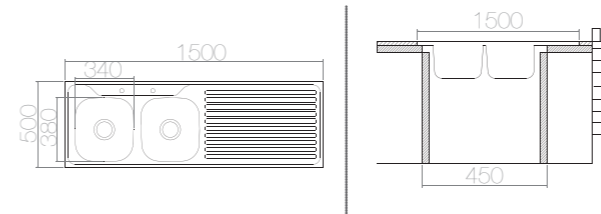

SUITABLE ACCESSORIES

AS 133 / E LO072 1500x500 mm

SIZE	THICKNESS	BOWL DEPTH	FINISHING	CUT OUT	CABINET SIZE	PRICE USD
1500x500 mm	0,60	145/145 mm	SATIN	1500x500 mm	800 mm	76,00
1500x500 mm	0,60	145/145 mm	LINEN	1500x500 mm	800 mm	80,91
1500x500 mm	0,80	160/160 mm	SATIN	1500x500 mm	800 mm	95,55
1500x500 mm	0,80	160/160 mm	LINEN	1500x500 mm	800 mm	104,00

SUITABLE ACCESSORIES

AS 49 / E LO051 1500x500 mm

SIZE	THICKNESS	BOWL DEPTH	FINISHING	CUT OUT	CABINET SIZE	PRICE USD
1500x500 mm	0,50	135/135 mm	SATIN	1500x500 mm	800 mm	63,74
1500x500 mm	0,60	145/145 mm	SATIN	1500x500 mm	800 mm	71,30
1500x500 mm	0,60	145/145 mm	LINEN	1500x500 mm	800 mm	80,91

SUITABLE ACCESSORIES

AS 72-R / E LO052 1500x500 mm

SIZE	THICKNESS	BOWL DEPTH	FINISHING	CUT OUT	CABINET SIZE	PRICE USD
1500x500 mm	0,50	135/135 mm	SATIN	1500x500 mm	800 mm	66,75
1500x500 mm	0,60	145/145 mm	SATIN	1500x500 mm	800 mm	74,50
1500x500 mm	0,60	145/145 mm	LINEN	1500x500 mm	800 mm	84,00