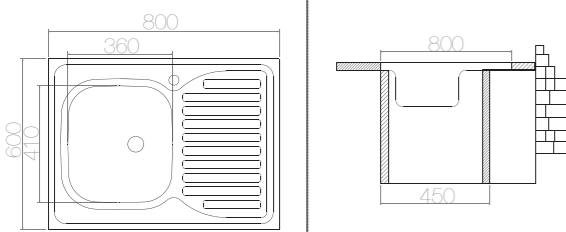

SUITABLE ACCESSORIES

AS 40 / E LO026 800x500 mm

SIZE	THICKNESS	BOWL DEPTH	FINISHING	CUT OUT	CABINET SIZE	PRICE USD
800x500 mm	0,50	135/135 mm	SATIN	800x500 mm	800 mm	42,90
800x500 mm	0,60	145/145 mm	SATIN	800x500 mm	800 mm	52,20
800x500 mm	0,60	145/145 mm	LINEN	800x500 mm	800 mm	58,00

SUITABLE ACCESSORIES

AS 29 / E LO027 900x500 mm

SIZE	THICKNESS	BOWL DEPTH	FINISHING	CUT OUT	CABINET SIZE	PRICE USD
900x500 mm	0,40	130 mm	SATIN	900x500 mm	450 mm	28,55
900x500 mm	0,50	140 mm	SATIN	900x500 mm	450 mm	34,90
900x500 mm	0,60	150 mm	SATIN	900x500 mm	450 mm	43,00
900x500 mm	0,60	150 mm	LINEN	900x500 mm	450 mm	49,00

SUITABLE ACCESSORIES

AS 30 / E LO058 800x600 mm

SIZE	THICKNESS	BOWL DEPTH	FINISHING	CUT OUT	CABINET SIZE	PRICE USD
800x600 mm	0,40	130 mm	SATIN	800x600 mm	450 mm	29,45
800x600 mm	0,50	140 mm	SATIN	800x600 mm	450 mm	35,85
800x600 mm	0,60	150 mm	SATIN	800x600 mm	450 mm	41,80
800x600 mm	0,60	150 mm	LINEN	800x600 mm	450 mm	46,65

SUITABLE ACCESSORIES

AS 70-L / E LO028 900x500 mm

SIZE	THICKNESS	BOWL DEPTH	FINISHING	CUT OUT	CABINET SIZE	PRICE USD
900x500 mm	0,40	130 mm	SATIN	900x500 mm	450 mm	31,50
900x500 mm	0,50	140 mm	SATIN	900x500 mm	450 mm	38,00
900x500 mm	0,60	150 mm	SATIN	900x500 mm	450 mm	43,70
900x500 mm	0,60	150 mm	LINEN	900x500 mm	450 mm	48,50