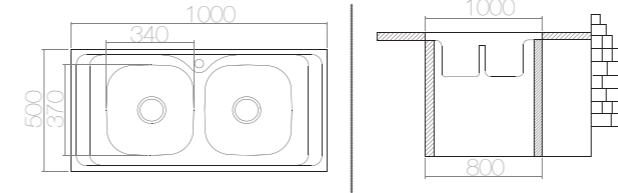

SUITABLE ACCESSORIES

AS 34 / E LO036 1000x500 mm

SIZE	THICKNESS	BOWL DEPTH	FINISHING	CUT OUT	CABINET SIZE	PRICE USD
1000x500 mm	0,50	140 mm	SATIN	1000x500 mm	450 mm	39,00
1000x500 mm	0,60	150 mm	SATIN	1000x500 mm	450 mm	48,50
1000x500 mm	0,60	150 mm	LINEN	1000x500 mm	450 mm	54,36

SUITABLE ACCESSORIES

AS 76-L / E LO033 1000x500 mm

SIZE	THICKNESS	BOWL DEPTH	FINISHING	CUT OUT	CABINET SIZE	PRICE USD
1000x500 mm	0,40	130 mm	SATIN	1000x500 mm	450 mm	33,50
1000x500 mm	0,50	140 mm	SATIN	1000x500 mm	450 mm	41,00
1000x500 mm	0,60	150 mm	SATIN	1000x500 mm	450 mm	49,00
1000x500 mm	0,60	150 mm	LINEN	1000x500 mm	450 mm	54,50

SUITABLE ACCESSORIES

AS 43 / E LO038 1000x500 mm

SIZE	THICKNESS	BOWL DEPTH	FINISHING	CUT OUT	CABINET SIZE	PRICE USD
1000x500 mm	0,50	135/135 mm	SATIN	1000x500 mm	800 mm	44,25
1000x500 mm	0,60	145/145 mm	SATIN	1000x500 mm	800 mm	52,68
1000x500 mm	0,60	145/145 mm	LINEN	1000x500 mm	800 mm	59,38