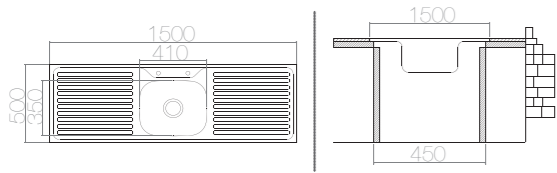

AS 71 / E LO049 1500x500 mm

SIZE	THICKNESS	BOWL DEPTH	FINISHING	CUT OUT	CABINET SIZE	PRICE USD
1500x500 mm	0,40	130 mm	SATIN	1500x500 mm	450 mm	51,90
1500x500 mm	0,50	140 mm	SATIN	1500x500 mm	450 mm	61,10
1500x500 mm	0,60	150 mm	SATIN	1500x500 mm	450 mm	70,30
1500x500 mm	0,60	150 mm	LINEN	1500x500 mm	450 mm	77,80

SUITABLE ACCESSORIES

AS 169 / E LO081 1550x520 mm

SIZE	THICKNESS	BOWL DEPTH	FINISHING	CUT OUT	CABINET SIZE	PRICE USD
1550x520 mm	0,60	150 mm	SATIN	1550x520 mm	500 mm	93,10
1550x520 mm	0,60	150 mm	LINEN	1550x520 mm	500 mm	101,65
1550x520 mm	0,80	170 mm	SATIN	1550x520 mm	500 mm	114,15
1550x520 mm	0,80	170 mm	LINEN	1550x520 mm	500 mm	125,50

SUITABLE ACCESSORIES

AS 133 / E LO072 1500x500 mm

SIZE	THICKNESS	BOWL DEPTH	FINISHING	CUT OUT	CABINET SIZE	PRICE USD
1500x500 mm	0,60	145/145 mm	SATIN	1500x500 mm	800 mm	76,00
1500x500 mm	0,60	145/145 mm	LINEN	1500x500 mm	800 mm	80,91
1500x500 mm	0,80	160/160 mm	SATIN	1500x500 mm	800 mm	95,55
1500x500 mm	0,80	160/160 mm	LINEN	1500x500 mm	800 mm	104,00

SUITABLE ACCESSORIES

AS 49 / E LO051 1500x500 mm

SIZE	THICKNESS	BOWL DEPTH	FINISHING	CUT OUT	CABINET SIZE	PRICE USD
1500x500 mm	0,50	135/135 mm	SATIN	1500x500 mm	800 mm	63,74
1500x500 mm	0,60	145/145 mm	SATIN	1500x500 mm	800 mm	71,30
1500x500 mm	0,60	145/145 mm	LINEN	1500x500 mm	800 mm	80,91

SUITABLE ACCESSORIES

AS 72-R / E LO052 1500x500 mm

SIZE	THICKNESS	BOWL DEPTH	FINISHING	CUT OUT	CABINET SIZE	PRICE USD
1500x500 mm	0,50	135/135 mm	SATIN	1500x500 mm	800 mm	66,75
1500x500 mm	0,60	145/145 mm	SATIN	1500x500 mm	800 mm	74,50
1500x500 mm	0,60	145/145 mm	LINEN	1500x500 mm	800 mm	84,00

SUITABLE ACCESSORIES

AS 72-L / E LO053 1500x500 mm