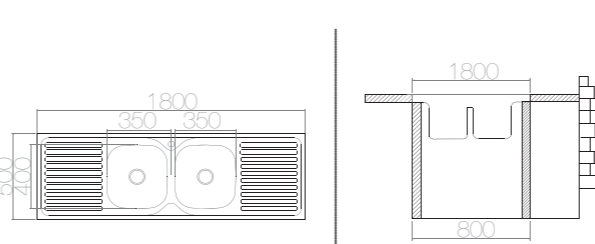

SUITABLE ACCESSORIES

AS 73 / E LO056 1800x500 mm

SIZE	THICKNESS	BOWL DEPTH	FINISHING	CUT OUT	CABINET SIZE	PRICE USD
1800x500 mm	0,50	135/135 mm	SATIN	1800x500 mm	800 mm	74,75
1800x500 mm	0,60	145/145 mm	SATIN	1800x500 mm	800 mm	94,00
1800x500 mm	0,60	145/145 mm	LINEN	1800x500 mm	800 mm	119,57

SUITABLE ACCESSORIES

AS 60 / E LO067 1500x600 mm

SIZE	THICKNESS	BOWL DEPTH	FINISHING	CUT OUT	CABINET SIZE	PRICE USD
1500x600 mm	0,50	130/130 mm	SATIN	1500x600 mm	800 mm	65,00
1500x600 mm	0,60	140/140 mm	SATIN	1500x600 mm	800 mm	79,00
1500x600 mm	0,60	140/140 mm	LINEN	1500x600 mm	800 mm	89,27

SUITABLE ACCESSORIES

AS 165 / E LO077 1800x500 mm

SIZE	THICKNESS	BOWL DEPTH	FINISHING	CUT OUT	CABINET SIZE	PRICE USD
1800x500 mm	0,60	145/145 mm	SATIN	1780x480 mm	800 mm	93,00
1800x500 mm	0,60	145/145 mm	LINEN	1780x480 mm	800 mm	98,00
1800x500 mm	0,80	160/160 mm	SATIN	1780x480 mm	800 mm	117,00
1800x500 mm	0,80	160/160 mm	LINEN	1780x480 mm	800 mm	124,00