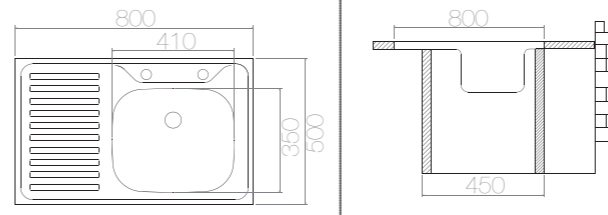

SUITABLE ACCESSORIES

AS 28 / E LO022 800x500 mm

SIZE	THICKNESS	BOWL DEPTH	FINISHING	CUT OUT	CABINET SIZE	PRICE USD
800x500 mm	0,40	130 mm	SATIN	800x500 mm	450 mm	27,95
800x500 mm	0,50	140 mm	SATIN	800x500 mm	450 mm	33,45
800x500 mm	0,60	150 mm	SATIN	800x500 mm	450 mm	40,80
800x500 mm	0,60	150 mm	LINEN	800x500 mm	450 mm	49,70

SUITABLE ACCESSORIES

AS 27 / E LO019 900x450 mm

SIZE	THICKNESS	BOWL DEPTH	FINISHING	CUT OUT	CABINET SIZE	PRICE USD
900x450 mm	0,40	130 mm	SATIN	900x450 mm	450 mm	26,35
900x450 mm	0,50	140 mm	SATIN	900x450 mm	450 mm	31,40
900x450 mm	0,60	150 mm	SATIN	900x450 mm	450 mm	37,20
900x450 mm	0,60	150 mm	LINEN	900x450 mm	450 mm	42,60

SUITABLE ACCESSORIES

AS 77-L / E LO024 800x500 mm

SIZE	THICKNESS	BOWL DEPTH	FINISHING	CUT OUT	CABINET SIZE	PRICE USD
800x500 mm	0,40	130 mm	SATIN	800x500 mm	450 mm	31,00
800x500 mm	0,50	140 mm	SATIN	800x500 mm	450 mm	36,50
800x500 mm	0,60	150 mm	SATIN	800x500 mm	450 mm	40,80
800x500 mm	0,60	150 mm	LINEN	800x500 mm	450 mm	49,70

SUITABLE ACCESSORIES

AS 63 / E LO020 910x460 mm

SIZE	THICKNESS	BOWL DEPTH	FINISHING	CUT OUT	CABINET SIZE	PRICE USD
910x460 mm	0,40	130 mm	SATIN	910x460 mm	450 mm	26,70
910x460 mm	0,50	140 mm	SATIN	910x460 mm	450 mm	32,35
910x460 mm	0,60	150 mm	SATIN	910x460 mm	450 mm	38,00
910x460 mm	0,60	150 mm	LINEN	910x460 mm	450 mm	43,00