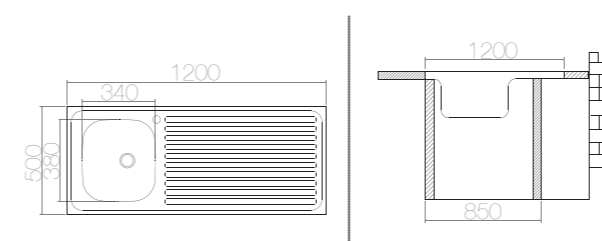

*Welded - Bowl

SUITABLE ACCESSORIES

AS 35 / E LO040 1100x500 mm

SIZE	THICKNESS	BOWL DEPTH	FINISHING	CUT OUT	CABINET SIZE	PRICE USD
1100x500 mm	0,50	140 mm	SATIN	1100x500 mm	450 mm	41,55
1100x500 mm	0,60	150 mm	SATIN	1100x500 mm	450 mm	50,93
1100x500 mm	0,60	150 mm	LINEN	1100x500 mm	450 mm	58,18

SUITABLE ACCESSORIES

AS 44 / E LO062 1000x600 mm

SIZE	THICKNESS	BOWL DEPTH	FINISHING	CUT OUT	CABINET SIZE	PRICE USD
1000x600 mm	0,50	135/135 mm	SATIN	1000x600 mm	800 mm	48,65
1000x600 mm	0,60	145/145 mm	SATIN	1000x600 mm	800 mm	56,46
1000x600 mm	0,60	145/145 mm	LINEN	1000x600 mm	800 mm	63,79

SUITABLE ACCESSORIES

AS 33 / E LO041 1200x500 mm

SIZE	THICKNESS	BOWL DEPTH	FINISHING	CUT OUT	CABINET SIZE	PRICE USD
1200x500 mm	0,50	140 mm	SATIN	1200x500 mm	450 mm	44,00
1200x500 mm	0,60	150 mm	SATIN	1200x500 mm	450 mm	54,22
1200x500 mm	0,60	150 mm	LINEN	1200x500 mm	450 mm	62,00