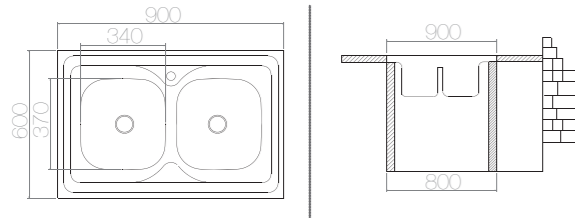

SUITABLE ACCESSORIES

AS 41 / E LO059 800x600 mm

SIZE	THICKNESS	BOWL DEPTH	FINISHING	CUT OUT	CABINET SIZE	PRICE USD
800x600 mm	0,50	135/135 mm	SATIN	780x580 mm	800 mm	44,65
800x600 mm	0,60	145/145 mm	SATIN	780x580 mm	800 mm	51,15
800x600 mm	0,60	145/145 mm	LINEN	780x580 mm	800 mm	56,40

SUITABLE ACCESSORIES

AS 70-R / E LO029 900x500 mm

SIZE	THICKNESS	BOWL DEPTH	FINISHING	CUT OUT	CABINET SIZE	PRICE USD
900x500 mm	0,40	130 mm	SATIN	900x500 mm	450 mm	31,50
900x500 mm	0,50	140 mm	SATIN	900x500 mm	450 mm	38,00
900x500 mm	0,60	150 mm	SATIN	900x500 mm	450 mm	43,70
900x500 mm	0,60	150 mm	LINEN	900x500 mm	450 mm	48,50

SUITABLE ACCESSORIES

AS 42 / E LO060 900x600 mm

SIZE	THICKNESS	BOWL DEPTH	FINISHING	CUT OUT	CABINET SIZE	PRICE USD
900x600 mm	0,50	135/135 mm	SATIN	900x600 mm	800 mm	47,50
900x600 mm	0,60	145/145 mm	SATIN	900x600 mm	800 mm	54,55
900x600 mm	0,60	145/145 mm	LINEN	900x600 mm	800 mm	60,25