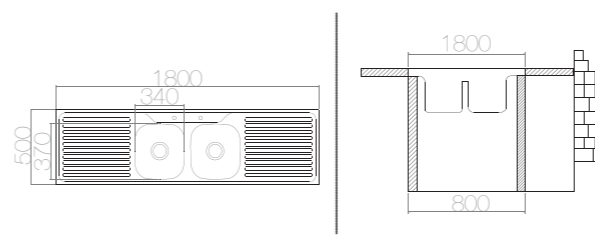

SUITABLE ACCESSORIES

AS 59 / E LO066 1500x600 mm

SIZE	THICKNESS	BOWL DEPTH	FINISHING	CUT OUT	CABINET SIZE	PRICE USD
1500x600 mm	0,50	130/130 mm	SATIN	1500x600 mm	800 mm	66,90
1500x600 mm	0,60	140/140 mm	SATIN	1500x600 mm	800 mm	82,00
1500x600 mm	0,60	140/140 mm	LINEN	1500x600 mm	800 mm	85,25

SUITABLE ACCESSORIES

AS 73 / E LO056 1800x500 mm

SIZE	THICKNESS	BOWL DEPTH	FINISHING	CUT OUT	CABINET SIZE	PRICE USD
1800x500 mm	0,50	135/135 mm	SATIN	1800x500 mm	800 mm	74,75
1800x500 mm	0,60	145/145 mm	SATIN	1800x500 mm	800 mm	94,00
1800x500 mm	0,60	145/145 mm	LINEN	1800x500 mm	800 mm	119,57