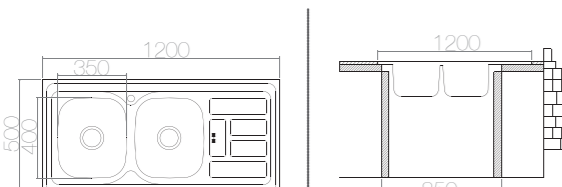

SUITABLE ACCESSORIES

AS 36 / E LO043 1200x500 mm

SIZE	THICKNESS	BOWL DEPTH	FINISHING	CUT OUT	CABINET SIZE	PRICE USD
1200x500 mm	0,40	130 mm	SATIN	1200x500 mm	450 mm	36,90
1200x500 mm	0,50	140 mm	SATIN	1200x500 mm	450 mm	44,65
1200x500 mm	0,60	150 mm	SATIN	1200x500 mm	450 mm	56,70
1200x500 mm	0,60	150 mm	LINEN	1200x500 mm	450 mm	65,37

SUITABLE ACCESSORIES

AS 168 / E LO080 1250x520 mm

SIZE	THICKNESS	BOWL DEPTH	FINISHING	CUT OUT	CABINET SIZE	PRICE USD
1250x520 mm	0,60	130 mm	SATIN	1250x520 mm	500 mm	82,85
1250x520 mm	0,60	140 mm	LINEN	1250x520 mm	500 mm	90,00
1250x520 mm	0,80	170 mm	SATIN	1250x520 mm	500 mm	100,50
1250x520 mm	0,80	170 mm	LINEN	1250x520 mm	500 mm	110,00

SUITABLE ACCESSORIES

AS 131 / E LO070 1200x500 mm

SIZE	THICKNESS	BOWL DEPTH	FINISHING	CUT OUT	CABINET SIZE	PRICE USD
1200x500 mm	0,60	145/145 mm	SATIN	1200x500 mm	850 mm	64,00
1200x500 mm	0,80	160/160 mm	SATIN	1200x500 mm	850 mm	83,00
1200x500 mm	0,80	160/160 mm	LINEN	1200x500 mm	850 mm	91,00