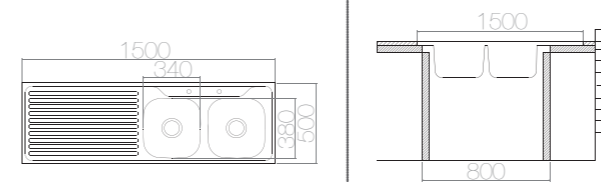

AS 71 / E LO049 1500x500 mm

SIZE	THICKNESS	BOWL DEPTH	FINISHING	CUT OUT	CABINET SIZE	PRICE USD
1500x500 mm	0,40	130 mm	SATIN	1500x500 mm	450 mm	51,90
1500x500 mm	0,50	140 mm	SATIN	1500x500 mm	450 mm	61,10
1500x500 mm	0,60	150 mm	SATIN	1500x500 mm	450 mm	70,30
1500x500 mm	0,60	150 mm	LINEN	1500x500 mm	450 mm	77,80

SUITABLE ACCESSORIES

AS 169 / E LO081 1550x520 mm

SIZE	THICKNESS	BOWL DEPTH	FINISHING	CUT OUT	CABINET SIZE	PRICE USD
1550x520 mm	0,60	150 mm	SATIN	1550x520 mm	500 mm	93,10
1550x520 mm	0,60	150 mm	LINEN	1550x520 mm	500 mm	101,65
1550x520 mm	0,80	170 mm	SATIN	1550x520 mm	500 mm	114,15
1550x520 mm	0,80	170 mm	LINEN	1550x520 mm	500 mm	125,50

SUITABLE ACCESSORIES

AS 133 / E LO072 1500x500 mm

SIZE	THICKNESS	BOWL DEPTH	FINISHING	CUT OUT	CABINET SIZE	PRICE USD
1500x500 mm	0,60	145/145 mm	SATIN	1500x500 mm	800 mm	76,00
1500x500 mm	0,60	145/145 mm	LINEN	1500x500 mm	800 mm	80,91
1500x500 mm	0,80	160/160 mm	SATIN	1500x500 mm	800 mm	95,55
1500x500 mm	0,80	160/160 mm	LINEN	1500x500 mm	800 mm	104,00

SUITABLE ACCESSORIES

AS 49 / E LO051 1500x500 mm

SIZE	THICKNESS	BOWL DEPTH	FINISHING	CUT OUT	CABINET SIZE	PRICE USD
1500x500 mm	0,50	135/135 mm	SATIN	1500x500 mm	800 mm	63,74
1500x500 mm	0,60	145/145 mm	SATIN	1500x500 mm	800 mm	71,30
1500x500 mm	0,60	145/145 mm	LINEN	1500x500 mm	800 mm	80,91

SUITABLE ACCESSORIES

AS 72-R / E LO052 1500x500 mm

SIZE	THICKNESS	BOWL DEPTH	FINISHING	CUT OUT	CABINET SIZE	PRICE USD
1500x500 mm	0,50	135/135 mm	SATIN	1500x500 mm	800 mm	66,75
1500x500 mm	0,60	145/145 mm	SATIN	1500x500 mm	800 mm	74,50
1500x500 mm	0,60	145/145 mm	LINEN	1500x500 mm	800 mm	84,00

SUITABLE ACCESSORIES

AS 72-L / E LO053 1500x500 mm