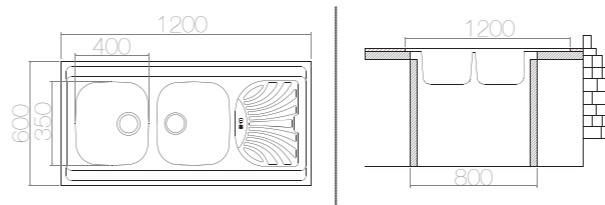

*Welded - Bowl

SUITABLE ACCESSORIES

AS 58 / E LO065 1200x600 mm

SIZE	THICKNESS	BOWL DEPTH	FINISHING	CUT OUT	CABINET SIZE	PRICE USD
1200x600 mm	0,80	190/190 mm	POLISHED	1200x600 mm	850 mm	139,70
1200x600 mm	0,80	190/190 mm	LINEN	1200x600 mm	850 mm	153,80

*Welded - Bowl

SUITABLE ACCESSORIES

AS 172 / E LO086 1200x600 mm

SIZE	THICKNESS	BOWL DEPTH	FINISHING	CUT OUT	CABINET SIZE	PRICE USD
1200x600 mm	0,80	190/190 mm	POLISHED	1200x600 mm	850 mm	139,75
1200x600 mm	0,80	190/190 mm	LINEN	1200x600 mm	850 mm	153,80

*Welded - Bowl

SUITABLE ACCESSORIES

AS 160 / E LO083 1200x600 mm

SIZE	THICKNESS	BOWL DEPTH	FINISHING	CUT OUT	CABINET SIZE	PRICE USD
1200x600 mm	0,80	190/190 mm	POLISHED	1200x600 mm	850 mm	139,70
1200x600 mm	0,80	190/190 mm	LINEN	1200x600 mm	850 mm	153,80