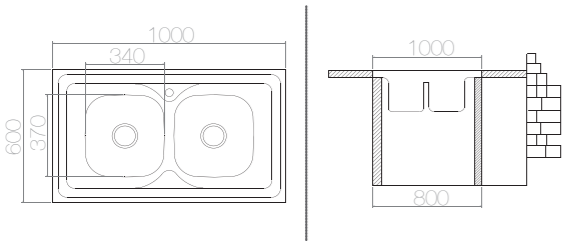

SUITABLE ACCESSORIES

AS 159 / E LO082 1000x600 mm

SIZE	THICKNESS	BOWL DEPTH	FINISHING	CUT OUT	CABINET SIZE	PRICE USD
1000x600 mm	0,80	190/130 mm	POLISHED	1000x600 mm	700 mm	122,17
1000x600 mm	0,80	190/130 mm	LINEN	1000x600 mm	700 mm	132,32

*Welded - Bowl

SUITABLE ACCESSORIES

AS 35 / E LO040 1100x500 mm

SIZE	THICKNESS	BOWL DEPTH	FINISHING	CUT OUT	CABINET SIZE	PRICE USD
1100x500 mm	0,50	140 mm	SATIN	1100x500 mm	450 mm	41,55
1100x500 mm	0,60	150 mm	SATIN	1100x500 mm	450 mm	50,93
1100x500 mm	0,60	150 mm	LINEN	1100x500 mm	450 mm	58,18

SUITABLE ACCESSORIES

AS 44 / E LO062 1000x600 mm

SIZE	THICKNESS	BOWL DEPTH	FINISHING	CUT OUT	CABINET SIZE	PRICE USD
1000x600 mm	0,50	135/135 mm	SATIN	1000x600 mm	800 mm	48,65
1000x600 mm	0,60	145/145 mm	SATIN	1000x600 mm	800 mm	56,46
1000x600 mm	0,60	145/145 mm	LINEN	1000x600 mm	800 mm	63,79