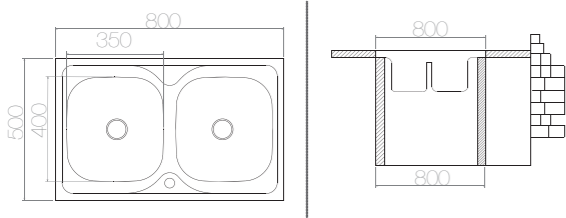

SUITABLE ACCESSORIES

AS 77-L / E LO024 800x500 mm

SIZE	THICKNESS	BOWL DEPTH	FINISHING	CUT OUT	CABINET SIZE	PRICE USD
800x500 mm	0,40	130 mm	SATIN	800x500 mm	450 mm	31,00
800x500 mm	0,50	140 mm	SATIN	800x500 mm	450 mm	36,50
800x500 mm	0,60	150 mm	SATIN	800x500 mm	450 mm	40,80
800x500 mm	0,60	150 mm	LINEN	800x500 mm	450 mm	49,70

SUITABLE ACCESSORIES

AS 63 / E LO020 910x460 mm

SIZE	THICKNESS	BOWL DEPTH	FINISHING	CUT OUT	CABINET SIZE	PRICE USD
910x460 mm	0,40	130 mm	SATIN	910x460 mm	450 mm	26,70
910x460 mm	0,50	140 mm	SATIN	910x460 mm	450 mm	32,35
910x460 mm	0,60	150 mm	SATIN	910x460 mm	450 mm	38,00
910x460 mm	0,60	150 mm	LINEN	910x460 mm	450 mm	43,00

SUITABLE ACCESSORIES

AS 77-R / E LO025 800x500 mm

SIZE	THICKNESS	BOWL DEPTH	FINISHING	CUT OUT	CABINET SIZE	PRICE USD
800x500 mm	0,40	130 mm	SATIN	800x500 mm	450 mm	31,00
800x500 mm	0,50	140 mm	SATIN	800x500 mm	450 mm	36,50
800x500 mm	0,60	150 mm	SATIN	800x500 mm	450 mm	40,80
800x500 mm	0,60	150 mm	LINEN	800x500 mm	450 mm	49,70

SUITABLE ACCESSORIES

AS 40 / E LO026 800x500 mm

SIZE	THICKNESS	BOWL DEPTH	FINISHING	CUT OUT	CABINET SIZE	PRICE USD
800x500 mm	0,50	135/135 mm	SATIN	800x500 mm	800 mm	42,90
800x500 mm	0,60	145/145 mm	SATIN	800x500 mm	800 mm	52,20
800x500 mm	0,60	145/145 mm	LINEN	800x500 mm	800 mm	58,00