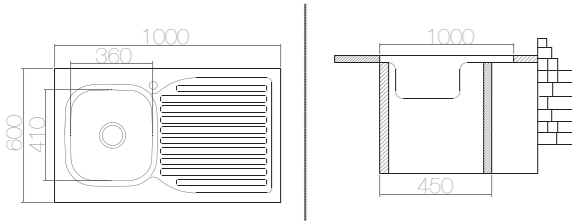

SUITABLE ACCESSORIES

AS 76-L / E LO033 1000x500 mm

SIZE	THICKNESS	BOWL DEPTH	FINISHING	CUT OUT	CABINET SIZE	PRICE USD
1000x500 mm	0,40	130 mm	SATIN	1000x500 mm	450 mm	33,50
1000x500 mm	0,50	140 mm	SATIN	1000x500 mm	450 mm	41,00
1000x500 mm	0,60	150 mm	SATIN	1000x500 mm	450 mm	49,00
1000x500 mm	0,60	150 mm	LINEN	1000x500 mm	450 mm	54,50

SUITABLE ACCESSORIES

AS 43 / E LO038 1000x500 mm

SIZE	THICKNESS	BOWL DEPTH	FINISHING	CUT OUT	CABINET SIZE	PRICE USD
1000x500 mm	0,50	135/135 mm	SATIN	1000x500 mm	800 mm	44,25
1000x500 mm	0,60	145/145 mm	SATIN	1000x500 mm	800 mm	52,68
1000x500 mm	0,60	145/145 mm	LINEN	1000x500 mm	800 mm	59,38

SUITABLE ACCESSORIES

AS 32 / E LO061 1000x600 mm

SIZE	THICKNESS	BOWL DEPTH	FINISHING	CUT OUT	CABINET SIZE	PRICE USD
1000x600 mm	0,40	130 mm	SATIN	1000x600 mm	450 mm	34,00
1000x600 mm	0,50	140 mm	SATIN	1000x600 mm	450 mm	41,55
1000x600 mm	0,60	150 mm	SATIN	1000x600 mm	450 mm	50,53
1000x600 mm	0,60	150 mm	LINEN	1000x600 mm	450 mm	57,68