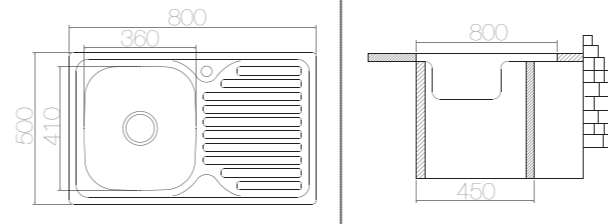

SUITABLE ACCESSORIES

AS 24 / E LO013

600x600 mm

SIZE	THICKNESS	BOWL DEPTH	FINISHING	CUT OUT	CABINET SIZE	PRICE USD
600x600 mm	0,40	130 mm	SATIN	600x600 mm	450 mm	24,90
600x600 mm	0,50	140 mm	SATIN	600x600 mm	450 mm	29,60
600x600 mm	0,60	150 mm	SATIN	600x600 mm	450 mm	36,90
600x600 mm	0,60	150 mm	LINEN	600x600 mm	450 mm	38,80

SUITABLE ACCESSORIES

AS 25 / E LO015

750x450 mm

SIZE	THICKNESS	BOWL DEPTH	FINISHING	CUT OUT	CABINET SIZE	PRICE USD
750x450 mm	0,40	130 mm	SATIN	750x450 mm	450 mm	23,55
750x450 mm	0,50	140 mm	SATIN	750x450 mm	450 mm	27,95
750x450 mm	0,60	150 mm	SATIN	750x450 mm	450 mm	37,20
750x450 mm	0,60	150 mm	LINEN	750x450 mm	450 mm	39,80

SUITABLE ACCESSORIES

AS 26 / E LO017 850x450 mm

SIZE	THICKNESS	BOWL DEPTH	FINISHING	CUT OUT	CABINET SIZE	PRICE USD
850x450 mm	0,40	130 mm	SATIN	850x450 mm	450 mm	25,40
850x450 mm	0,50	140 mm	SATIN	850x450 mm	450 mm	30,25
850x450 mm	0,60	150 mm	SATIN	850x450 mm	450 mm	42,30
850x450 mm	0,60	150 mm	LINEN	850x450 mm	450 mm	45,20

SUITABLE ACCESSORIES

AS 28 / E LO022 800x500 mm

SIZE	THICKNESS	BOWL DEPTH	FINISHING	CUT OUT	CABINET SIZE	PRICE USD
800x500 mm	0,40	130 mm	SATIN	800x500 mm	450 mm	27,95
800x500 mm	0,50	140 mm	SATIN	800x500 mm	450 mm	33,45
800x500 mm	0,60	150 mm	SATIN	800x500 mm	450 mm	40,80
800x500 mm	0,60	150 mm	LINEN	800x500 mm	450 mm	49,70