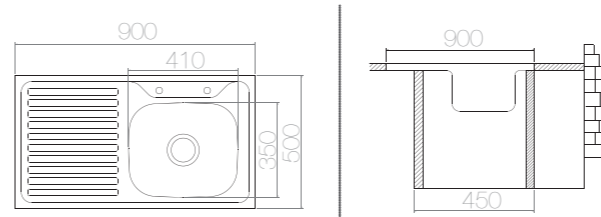

SUITABLE ACCESSORIES

AS 29 / E LO027 900x500 mm

SIZE	THICKNESS	BOWL DEPTH	FINISHING	CUT OUT	CABINET SIZE	PRICE USD
900x500 mm	0,40	130 mm	SATIN	900x500 mm	450 mm	28,55
900x500 mm	0,50	140 mm	SATIN	900x500 mm	450 mm	34,90
900x500 mm	0,60	150 mm	SATIN	900x500 mm	450 mm	43,00
900x500 mm	0,60	150 mm	LINEN	900x500 mm	450 mm	49,00

SUITABLE ACCESSORIES

AS 30 / E LO058 800x600 mm

SIZE	THICKNESS	BOWL DEPTH	FINISHING	CUT OUT	CABINET SIZE	PRICE USD
800x600 mm	0,40	130 mm	SATIN	800x600 mm	450 mm	29,45
800x600 mm	0,50	140 mm	SATIN	800x600 mm	450 mm	35,85
800x600 mm	0,60	150 mm	SATIN	800x600 mm	450 mm	41,80
800x600 mm	0,60	150 mm	LINEN	800x600 mm	450 mm	46,65

SUITABLE ACCESSORIES

AS 70-L / E LO028 900x500 mm

SIZE	THICKNESS	BOWL DEPTH	FINISHING	CUT OUT	CABINET SIZE	PRICE USD
900x500 mm	0,40	130 mm	SATIN	900x500 mm	450 mm	31,50
900x500 mm	0,50	140 mm	SATIN	900x500 mm	450 mm	38,00
900x500 mm	0,60	150 mm	SATIN	900x500 mm	450 mm	43,70
900x500 mm	0,60	150 mm	LINEN	900x500 mm	450 mm	48,50