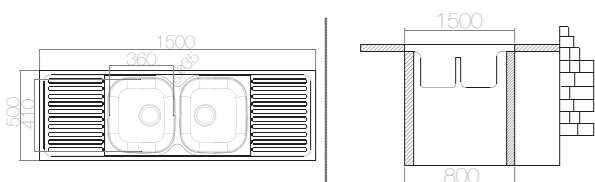

SUITABLE ACCESSORIES

AS 169 / E LO081 1550x520 mm

SIZE	THICKNESS	BOWL DEPTH	FINISHING	CUT OUT	CABINET SIZE	PRICE USD
1550x520 mm	0,60	150 mm	SATIN	1550x520 mm	500 mm	93,10
1550x520 mm	0,60	150 mm	LINEN	1550x520 mm	500 mm	101,65
1550x520 mm	0,80	170 mm	SATIN	1550x520 mm	500 mm	114,15
1550x520 mm	0,80	170 mm	LINEN	1550x520 mm	500 mm	125,50

SUITABLE ACCESSORIES

AS 133 / E LO072 1500x500 mm

SIZE	THICKNESS	BOWL DEPTH	FINISHING	CUT OUT	CABINET SIZE	PRICE USD
1500x500 mm	0,60	145/145 mm	SATIN	1500x500 mm	800 mm	76,00
1500x500 mm	0,60	145/145 mm	LINEN	1500x500 mm	800 mm	80,91
1500x500 mm	0,80	160/160 mm	SATIN	1500x500 mm	800 mm	95,55
1500x500 mm	0,80	160/160 mm	LINEN	1500x500 mm	800 mm	104,00