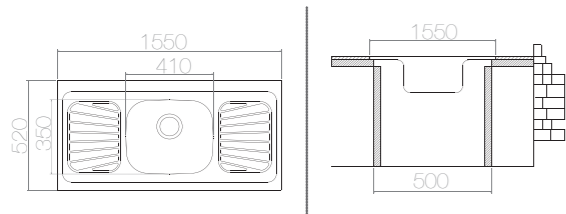

*Welded - Bowl

SUITABLE ACCESSORIES

AS 160 / E LO083 1200x600 mm

SIZE	THICKNESS	BOWL DEPTH	FINISHING	CUT OUT	CABINET SIZE	PRICE USD
1200x600 mm	0,80	190/190 mm	POLISHED	1200x600 mm	850 mm	139,70
1200x600 mm	0,80	190/190 mm	LINEN	1200x600 mm	850 mm	153,80

*Welded - Bowl

SUITABLE ACCESSORIES

AS 38 / E LO047 1500x500 mm

SIZE	THICKNESS	BOWL DEPTH	FINISHING	CUT OUT	CABINET SIZE	PRICE USD
1500x500 mm	0,40	130 mm	SATIN	1500x500 mm	450 mm	48,90
1500x500 mm	0,50	140 mm	SATIN	1500x500 mm	450 mm	58,10
1500x500 mm	0,60	150 mm	SATIN	1500x500 mm	450 mm	67,30
1500x500 mm	0,60	150 mm	LINEN	1500x500 mm	450 mm	74,80

SUITABLE ACCESSORIES

AS 71 / E LO049 1500x500 mm

SIZE	THICKNESS	BOWL DEPTH	FINISHING	CUT OUT	CABINET SIZE	PRICE USD
1500x500 mm	0,40	130 mm	SATIN	1500x500 mm	450 mm	51,90
1500x500 mm	0,50	140 mm	SATIN	1500x500 mm	450 mm	61,10
1500x500 mm	0,60	150 mm	SATIN	1500x500 mm	450 mm	70,30
1500x500 mm	0,60	150 mm	LINEN	1500x500 mm	450 mm	77,80

SUITABLE ACCESSORIES

AS 169 / E LO081 1550x520 mm

SIZE	THICKNESS	BOWL DEPTH	FINISHING	CUT OUT	CABINET SIZE	PRICE USD
1550x520 mm	0,60	150 mm	SATIN	1550x520 mm	500 mm	93,10
1550x520 mm	0,60	150 mm	LINEN	1550x520 mm	500 mm	101,65
1550x520 mm	0,80	170 mm	SATIN	1550x520 mm	500 mm	114,15
1550x520 mm	0,80	170 mm	LINEN	1550x520 mm	500 mm	125,50