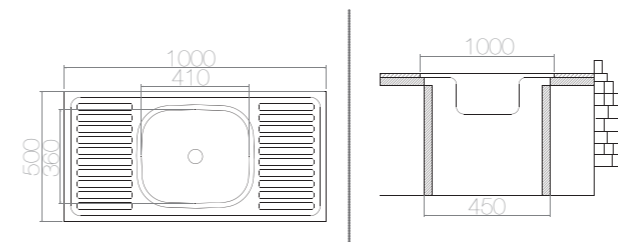

SUITABLE ACCESSORIES

AS 76-R / E LO034 1000x500 mm

SIZE	THICKNESS	BOWL DEPTH	FINISHING	CUT OUT	CABINET SIZE	PRICE USD
1000x500 mm	0,40	130 mm	SATIN	1000x500 mm	450 mm	33,50
1000x500 mm	0,50	140 mm	SATIN	1000x500 mm	450 mm	41,00
1000x500 mm	0,60	150 mm	SATIN	1000x500 mm	450 mm	49,00
1000x500 mm	0,60	150 mm	LINEN	1000x500 mm	450 mm	54,50

SUITABLE ACCESSORIES

AS 31 / E LO031 1000x500 mm

SIZE	THICKNESS	BOWL DEPTH	FINISHING	CUT OUT	CABINET SIZE	PRICE USD
1000x500 mm	0,40	130 mm	SATIN	1000x500 mm	450 mm	32,00
1000x500 mm	0,50	140 mm	SATIN	1000x500 mm	450 mm	39,00
1000x500 mm	0,60	150 mm	SATIN	1000x500 mm	450 mm	48,50
1000x500 mm	0,60	150 mm	LINEN	1000x500 mm	450 mm	54,36

SUITABLE ACCESSORIES

AS 34 / E LO036 1000x500 mm

SIZE	THICKNESS	BOWL DEPTH	FINISHING	CUT OUT	CABINET SIZE	PRICE USD
1000x500 mm	0,50	140 mm	SATIN	1000x500 mm	450 mm	39,00
1000x500 mm	0,60	150 mm	SATIN	1000x500 mm	450 mm	48,50
1000x500 mm	0,60	150 mm	LINEN	1000x500 mm	450 mm	54,36