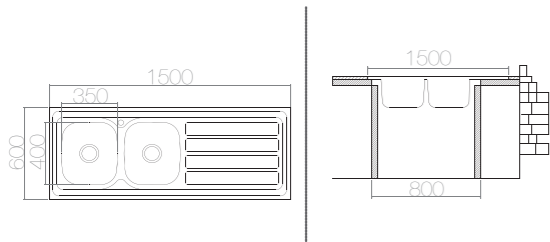

SUITABLE ACCESSORIES

AS 72-L / E LO053 1500x500 mm

SIZE	THICKNESS	BOWL DEPTH	FINISHING	CUT OUT	CABINET SIZE	PRICE USD
1500x500 mm	0,50	135/135 mm	SATIN	1500x500 mm	800 mm	66,75
1500x500 mm	0,60	145/145 mm	SATIN	1500x500 mm	800 mm	74,50
1500x500 mm	0,60	145/145 mm	LINEN	1500x500 mm	800 mm	84,00

SUITABLE ACCESSORIES

AS 59 / E LO066 1500x600 mm

SIZE	THICKNESS	BOWL DEPTH	FINISHING	CUT OUT	CABINET SIZE	PRICE USD
1500x600 mm	0,50	130/130 mm	SATIN	1500x600 mm	800 mm	66,90
1500x600 mm	0,60	140/140 mm	SATIN	1500x600 mm	800 mm	82,00
1500x600 mm	0,60	140/140 mm	LINEN	1500x600 mm	800 mm	85,25