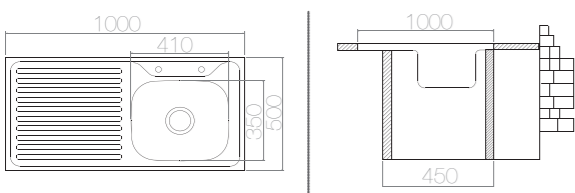

SUITABLE ACCESSORIES

AS 31 / E LO031 1000x500 mm

SIZE	THICKNESS	BOWL DEPTH	FINISHING	CUT OUT	CABINET SIZE	PRICE USD
1000x500 mm	0,40	130 mm	SATIN	1000x500 mm	450 mm	32,00
1000x500 mm	0,50	140 mm	SATIN	1000x500 mm	450 mm	39,00
1000x500 mm	0,60	150 mm	SATIN	1000x500 mm	450 mm	48,50
1000x500 mm	0,60	150 mm	LINEN	1000x500 mm	450 mm	54,36

SUITABLE ACCESSORIES

AS 34 / E LO036 1000x500 mm

SIZE	THICKNESS	BOWL DEPTH	FINISHING	CUT OUT	CABINET SIZE	PRICE USD
1000x500 mm	0,50	140 mm	SATIN	1000x500 mm	450 mm	39,00
1000x500 mm	0,60	150 mm	SATIN	1000x500 mm	450 mm	48,50
1000x500 mm	0,60	150 mm	LINEN	1000x500 mm	450 mm	54,36

SUITABLE ACCESSORIES

AS 76-L / E LO033 1000x500 mm

SIZE	THICKNESS	BOWL DEPTH	FINISHING	CUT OUT	CABINET SIZE	PRICE USD
1000x500 mm	0,40	130 mm	SATIN	1000x500 mm	450 mm	33,50
1000x500 mm	0,50	140 mm	SATIN	1000x500 mm	450 mm	41,00
1000x500 mm	0,60	150 mm	SATIN	1000x500 mm	450 mm	49,00
1000x500 mm	0,60	150 mm	LINEN	1000x500 mm	450 mm	54,50