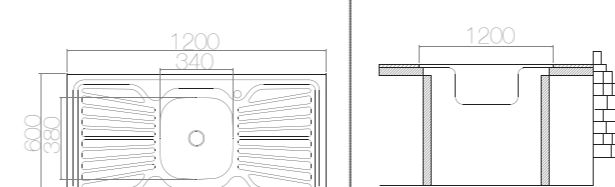

SUITABLE ACCESSORIES

AS 57 / E LO068 1200x500 mm

SIZE	THICKNESS	BOWL DEPTH	FINISHING	CUT OUT	CABINET SIZE	PRICE USD
1200x500 mm	0,80	190/190 mm	POLISHED	1200x500 mm	850 mm	132,10
1200x500 mm	0,80	190/190 mm	LINEN	1200x500 mm	850 mm	145,15

*Welded - Bowl

SUITABLE ACCESSORIES

AS 136 / E LO075 1200x500 mm

SIZE	THICKNESS	BOWL DEPTH	FINISHING	CUT OUT	CABINET SIZE	PRICE USD
1200x500 mm	0,60	145/145 mm	SATIN	1200x500 mm	800 mm	62,00
1200x500 mm	0,60	145/145 mm	LINEN	1200x500 mm	800 mm	66,00
1200x500 mm	0,80	160/160 mm	SATIN	1200x500 mm	800 mm	78,00
1200x500 mm	0,80	160/160 mm	LINEN	1200x500 mm	800 mm	88,00

SUITABLE ACCESSORIES

AS 37 / E LO063 1200x600 mm

SIZE	THICKNESS	BOWL DEPTH	FINISHING	CUT OUT	CABINET SIZE	PRICE USD
1200x600 mm	0,40	130 mm	SATIN	1200x600 mm	450 mm	37,85
1200x600 mm	0,50	140 mm	SATIN	1200x600 mm	450 mm	46,65
1200x600 mm	0,60	150 mm	SATIN	1200x600 mm	450 mm	56,83
1200x600 mm	0,60	150 mm	LINEN	1200x600 mm	450 mm	65,02