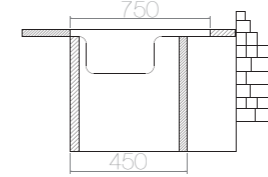

SUITABLE ACCESSORIES

AS 24 / E LO013

600x600 mm

SIZE	THICKNESS	BOWL DEPTH	FINISHING	CUT OUT	CABINET SIZE	PRICE USD
600x600 mm	0,40	130 mm	SATIN	600x600 mm	450 mm	24,90
600x600 mm	0,50	140 mm	SATIN	600x600 mm	450 mm	29,60
600x600 mm	0,60	150 mm	SATIN	600x600 mm	450 mm	36,90
600x600 mm	0,60	150 mm	LINEN	600x600 mm	450 mm	38,80

SUITABLE ACCESSORIES

AS 25 / E LO015

750x450 mm

SIZE	THICKNESS	BOWL DEPTH	FINISHING	CUT OUT	CABINET SIZE	PRICE USD
750x450 mm	0,40	130 mm	SATIN	750x450 mm	450 mm	23,55
750x450 mm	0,50	140 mm	SATIN	750x450 mm	450 mm	27,95
750x450 mm	0,60	150 mm	SATIN	750x450 mm	450 mm	37,20
750x450 mm	0,60	150 mm	LINEN	750x450 mm	450 mm	39,80

SUITABLE ACCESSORIES

AS 26 / E LO017 850x450 mm

SIZE	THICKNESS	BOWL DEPTH	FINISHING	CUT OUT	CABINET SIZE	PRICE USD
850x450 mm	0,40	130 mm	SATIN	850x450 mm	450 mm	25,40
850x450 mm	0,50	140 mm	SATIN	850x450 mm	450 mm	30,25
850x450 mm	0,60	150 mm	SATIN	850x450 mm	450 mm	42,30
850x450 mm	0,60	150 mm	LINEN	850x450 mm	450 mm	45,20

SUITABLE ACCESSORIES

AS 28 / E LO022 800x500 mm

SIZE	THICKNESS	BOWL DEPTH	FINISHING	CUT OUT	CABINET SIZE	PRICE USD
800x500 mm	0,40	130 mm	SATIN	800x500 mm	450 mm	27,95
800x500 mm	0,50	140 mm	SATIN	800x500 mm	450 mm	33,45
800x500 mm	0,60	150 mm	SATIN	800x500 mm	450 mm	40,80
800x500 mm	0,60	150 mm	LINEN	800x500 mm	450 mm	49,70