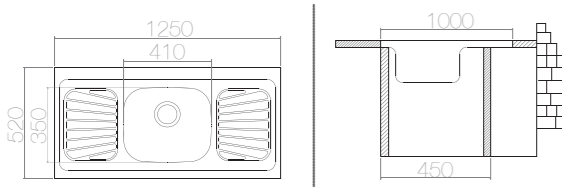

SUITABLE ACCESSORIES

AS 33 / E LO041 1200x500 mm

SIZE	THICKNESS	BOWL DEPTH	FINISHING	CUT OUT	CABINET SIZE	PRICE USD
1200x500 mm	0,50	140 mm	SATIN	1200x500 mm	450 mm	44,00
1200x500 mm	0,60	150 mm	SATIN	1200x500 mm	450 mm	54,22
1200x500 mm	0,60	150 mm	LINEN	1200x500 mm	450 mm	62,00

SUITABLE ACCESSORIES

AS 36 / E LO043 1200x500 mm

SIZE	THICKNESS	BOWL DEPTH	FINISHING	CUT OUT	CABINET SIZE	PRICE USD
1200x500 mm	0,40	130 mm	SATIN	1200x500 mm	450 mm	36,90
1200x500 mm	0,50	140 mm	SATIN	1200x500 mm	450 mm	44,65
1200x500 mm	0,60	150 mm	SATIN	1200x500 mm	450 mm	56,70
1200x500 mm	0,60	150 mm	LINEN	1200x500 mm	450 mm	65,37

SUITABLE ACCESSORIES

AS 168 / E LO080 1250x520 mm

SIZE	THICKNESS	BOWL DEPTH	FINISHING	CUT OUT	CABINET SIZE	PRICE USD
1250x520 mm	0,60	130 mm	SATIN	1250x520 mm	500 mm	82,85
1250x520 mm	0,60	140 mm	LINEN	1250x520 mm	500 mm	90,00
1250x520 mm	0,80	170 mm	SATIN	1250x520 mm	500 mm	100,50
1250x520 mm	0,80	170 mm	LINEN	1250x520 mm	500 mm	110,00