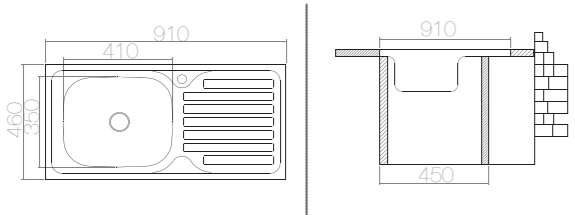

SUITABLE ACCESSORIES

AS 28 / E LO022 800x500 mm

SIZE	THICKNESS	BOWL DEPTH	FINISHING	CUT OUT	CABINET SIZE	PRICE USD
800x500 mm	0,40	130 mm	SATIN	800x500 mm	450 mm	27,95
800x500 mm	0,50	140 mm	SATIN	800x500 mm	450 mm	33,45
800x500 mm	0,60	150 mm	SATIN	800x500 mm	450 mm	40,80
800x500 mm	0,60	150 mm	LINEN	800x500 mm	450 mm	49,70

SUITABLE ACCESSORIES

AS 27 / E LO019 900x450 mm

SIZE	THICKNESS	BOWL DEPTH	FINISHING	CUT OUT	CABINET SIZE	PRICE USD
900x450 mm	0,40	130 mm	SATIN	900x450 mm	450 mm	26,35
900x450 mm	0,50	140 mm	SATIN	900x450 mm	450 mm	31,40
900x450 mm	0,60	150 mm	SATIN	900x450 mm	450 mm	37,20
900x450 mm	0,60	150 mm	LINEN	900x450 mm	450 mm	42,60

SUITABLE ACCESSORIES

AS 77-L / E LO024 800x500 mm

SIZE	THICKNESS	BOWL DEPTH	FINISHING	CUT OUT	CABINET SIZE	PRICE USD
800x500 mm	0,40	130 mm	SATIN	800x500 mm	450 mm	31,00
800x500 mm	0,50	140 mm	SATIN	800x500 mm	450 mm	36,50
800x500 mm	0,60	150 mm	SATIN	800x500 mm	450 mm	40,80
800x500 mm	0,60	150 mm	LINEN	800x500 mm	450 mm	49,70

SUITABLE ACCESSORIES

AS 63 / E LO020 910x460 mm

SIZE	THICKNESS	BOWL DEPTH	FINISHING	CUT OUT	CABINET SIZE	PRICE USD
910x460 mm	0,40	130 mm	SATIN	910x460 mm	450 mm	26,70
910x460 mm	0,50	140 mm	SATIN	910x460 mm	450 mm	32,35
910x460 mm	0,60	150 mm	SATIN	910x460 mm	450 mm	38,00
910x460 mm	0,60	150 mm	LINEN	910x460 mm	450 mm	43,00