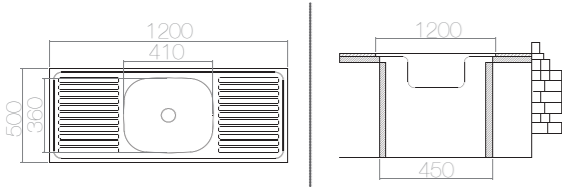

*Welded - Bowl

SUITABLE ACCESSORIES

AS 35 / E LO040 1100x500 mm

SIZE	THICKNESS	BOWL DEPTH	FINISHING	CUT OUT	CABINET SIZE	PRICE USD
1100x500 mm	0,50	140 mm	SATIN	1100x500 mm	450 mm	41,55
1100x500 mm	0,60	150 mm	SATIN	1100x500 mm	450 mm	50,93
1100x500 mm	0,60	150 mm	LINEN	1100x500 mm	450 mm	58,18

SUITABLE ACCESSORIES

AS 44 / E LO062 1000x600 mm

SIZE	THICKNESS	BOWL DEPTH	FINISHING	CUT OUT	CABINET SIZE	PRICE USD
1000x600 mm	0,50	135/135 mm	SATIN	1000x600 mm	800 mm	48,65
1000x600 mm	0,60	145/145 mm	SATIN	1000x600 mm	800 mm	56,46
1000x600 mm	0,60	145/145 mm	LINEN	1000x600 mm	800 mm	63,79

SUITABLE ACCESSORIES

AS 33 / E LO041 1200x500 mm

SIZE	THICKNESS	BOWL DEPTH	FINISHING	CUT OUT	CABINET SIZE	PRICE USD
1200x500 mm	0,50	140 mm	SATIN	1200x500 mm	450 mm	44,00
1200x500 mm	0,60	150 mm	SATIN	1200x500 mm	450 mm	54,22
1200x500 mm	0,60	150 mm	LINEN	1200x500 mm	450 mm	62,00

SUITABLE ACCESSORIES

AS 36 / E LO043 1200x500 mm

SIZE	THICKNESS	BOWL DEPTH	FINISHING	CUT OUT	CABINET SIZE	PRICE USD
1200x500 mm	0,40	130 mm	SATIN	1200x500 mm	450 mm	36,90
1200x500 mm	0,50	140 mm	SATIN	1200x500 mm	450 mm	44,65
1200x500 mm	0,60	150 mm	SATIN	1200x500 mm	450 mm	56,70
1200x500 mm	0,60	150 mm	LINEN	1200x500 mm	450 mm	65,37