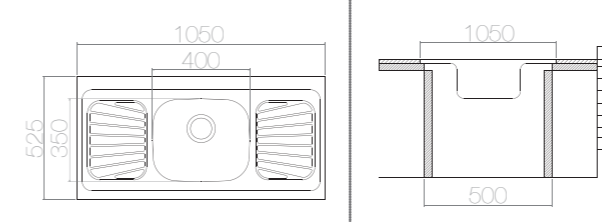

SUITABLE ACCESSORIES

AS 43 / E LO038 1000x500 mm

SIZE	THICKNESS	BOWL DEPTH	FINISHING	CUT OUT	CABINET SIZE	PRICE USD
1000x500 mm	0,50	135/135 mm	SATIN	1000x500 mm	800 mm	44,25
1000x500 mm	0,60	145/145 mm	SATIN	1000x500 mm	800 mm	52,68
1000x500 mm	0,60	145/145 mm	LINEN	1000x500 mm	800 mm	59,38

SUITABLE ACCESSORIES

AS 32 / E LO061 1000x600 mm

SIZE	THICKNESS	BOWL DEPTH	FINISHING	CUT OUT	CABINET SIZE	PRICE USD
1000x600 mm	0,40	130 mm	SATIN	1000x600 mm	450 mm	34,00
1000x600 mm	0,50	140 mm	SATIN	1000x600 mm	450 mm	41,55
1000x600 mm	0,60	150 mm	SATIN	1000x600 mm	450 mm	50,53
1000x600 mm	0,60	150 mm	LINEN	1000x600 mm	450 mm	57,68

SUITABLE ACCESSORIES

AS 88 / E LO039 1050x520 mm

SIZE	THICKNESS	BOWL DEPTH	FINISHING	CUT OUT	CABINET SIZE	PRICE USD
1050x520 mm	0,60	150 mm	SATIN	1050x520 mm	500 mm	76,05
1050x520 mm	0,60	150 mm	LINEN	1050x520 mm	500 mm	82,25
1050x520 mm	0,80	170 mm	SATIN	1050x520 mm	500 mm	91,40
1050x520 mm	0,80	170 mm	LINEN	1050x520 mm	500 mm	99,70

SUITABLE ACCESSORIES

AS 159 / E LO082 1000x600 mm

SIZE	THICKNESS	BOWL DEPTH	FINISHING	CUT OUT	CABINET SIZE	PRICE USD
1000x600 mm	0,80	190/130 mm	POLISHED	1000x600 mm	700 mm	122,17
1000x600 mm	0,80	190/130 mm	LINEN	1000x600 mm	700 mm	132,32