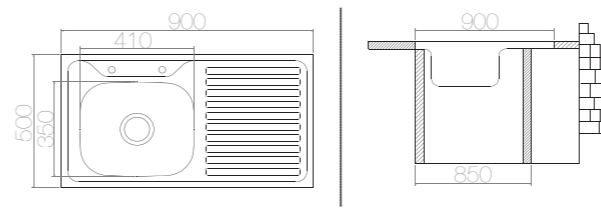

SUITABLE ACCESSORIES

AS 30 / E LO058 800x600 mm

SIZE	THICKNESS	BOWL DEPTH	FINISHING	CUT OUT	CABINET SIZE	PRICE USD
800x600 mm	0,40	130 mm	SATIN	800x600 mm	450 mm	29,45
800x600 mm	0,50	140 mm	SATIN	800x600 mm	450 mm	35,85
800x600 mm	0,60	150 mm	SATIN	800x600 mm	450 mm	41,80
800x600 mm	0,60	150 mm	LINEN	800x600 mm	450 mm	46,65

SUITABLE ACCESSORIES

AS 70-L / E LO028 900x500 mm

SIZE	THICKNESS	BOWL DEPTH	FINISHING	CUT OUT	CABINET SIZE	PRICE USD
900x500 mm	0,40	130 mm	SATIN	900x500 mm	450 mm	31,50
900x500 mm	0,50	140 mm	SATIN	900x500 mm	450 mm	38,00
900x500 mm	0,60	150 mm	SATIN	900x500 mm	450 mm	43,70
900x500 mm	0,60	150 mm	LINEN	900x500 mm	450 mm	48,50

SUITABLE ACCESSORIES

AS 41 / E LO059 800x600 mm

SIZE	THICKNESS	BOWL DEPTH	FINISHING	CUT OUT	CABINET SIZE	PRICE USD
800x600 mm	0,50	135/135 mm	SATIN	780x580 mm	800 mm	44,65
800x600 mm	0,60	145/145 mm	SATIN	780x580 mm	800 mm	51,15
800x600 mm	0,60	145/145 mm	LINEN	780x580 mm	800 mm	56,40

SUITABLE ACCESSORIES

AS 70-R / E LO029 900x500 mm

SIZE	THICKNESS	BOWL DEPTH	FINISHING	CUT OUT	CABINET SIZE	PRICE USD
900x500 mm	0,40	130 mm	SATIN	900x500 mm	450 mm	31,50
900x500 mm	0,50	140 mm	SATIN	900x500 mm	450 mm	38,00
900x500 mm	0,60	150 mm	SATIN	900x500 mm	450 mm	43,70
900x500 mm	0,60	150 mm	LINEN	900x500 mm	450 mm	48,50