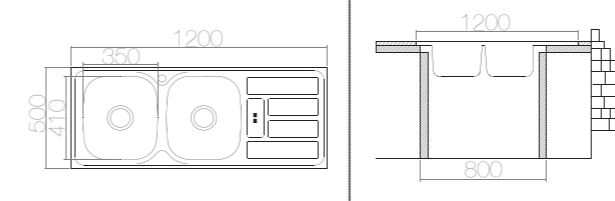

SUITABLE ACCESSORIES

AS 131 / E LO070 1200x500 mm

SIZE	THICKNESS	BOWL DEPTH	FINISHING	CUT OUT	CABINET SIZE	PRICE USD
1200x500 mm	0,60	145/145 mm	SATIN	1200x500 mm	850 mm	64,00
1200x500 mm	0,80	160/160 mm	SATIN	1200x500 mm	850 mm	83,00
1200x500 mm	0,80	160/160 mm	LINEN	1200x500 mm	850 mm	91,00

SUITABLE ACCESSORIES

AS 57 / E LO068 1200x500 mm

SIZE	THICKNESS	BOWL DEPTH	FINISHING	CUT OUT	CABINET SIZE	PRICE USD
1200x500 mm	0,80	190/190 mm	POLISHED	1200x500 mm	850 mm	132,10
1200x500 mm	0,80	190/190 mm	LINEN	1200x500 mm	850 mm	145,15

*Welded - Bowl

SUITABLE ACCESSORIES

AS 136 / E LO075 1200x500 mm

SIZE	THICKNESS	BOWL DEPTH	FINISHING	CUT OUT	CABINET SIZE	PRICE USD
1200x500 mm	0,60	145/145 mm	SATIN	1200x500 mm	800 mm	62,00
1200x500 mm	0,60	145/145 mm	LINEN	1200x500 mm	800 mm	66,00
1200x500 mm	0,80	160/160 mm	SATIN	1200x500 mm	800 mm	78,00
1200x500 mm	0,80	160/160 mm	LINEN	1200x500 mm	800 mm	88,00