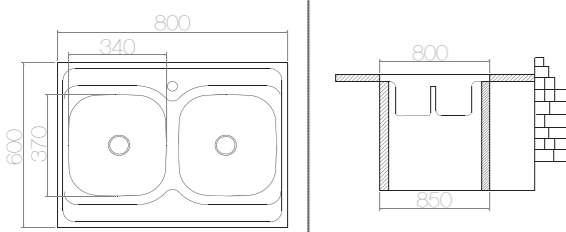

SUITABLE ACCESSORIES

AS 30 / E LO058 800x600 mm

SIZE	THICKNESS	BOWL DEPTH	FINISHING	CUT OUT	CABINET SIZE	PRICE USD
800x600 mm	0,40	130 mm	SATIN	800x600 mm	450 mm	29,45
800x600 mm	0,50	140 mm	SATIN	800x600 mm	450 mm	35,85
800x600 mm	0,60	150 mm	SATIN	800x600 mm	450 mm	41,80
800x600 mm	0,60	150 mm	LINEN	800x600 mm	450 mm	46,65

SUITABLE ACCESSORIES

AS 70-L / E LO028 900x500 mm

SIZE	THICKNESS	BOWL DEPTH	FINISHING	CUT OUT	CABINET SIZE	PRICE USD
900x500 mm	0,40	130 mm	SATIN	900x500 mm	450 mm	31,50
900x500 mm	0,50	140 mm	SATIN	900x500 mm	450 mm	38,00
900x500 mm	0,60	150 mm	SATIN	900x500 mm	450 mm	43,70
900x500 mm	0,60	150 mm	LINEN	900x500 mm	450 mm	48,50

SUITABLE ACCESSORIES

AS 41 / E LO059 800x600 mm

SIZE	THICKNESS	BOWL DEPTH	FINISHING	CUT OUT	CABINET SIZE	PRICE USD
800x600 mm	0,50	135/135 mm	SATIN	780x580 mm	800 mm	44,65
800x600 mm	0,60	145/145 mm	SATIN	780x580 mm	800 mm	51,15
800x600 mm	0,60	145/145 mm	LINEN	780x580 mm	800 mm	56,40