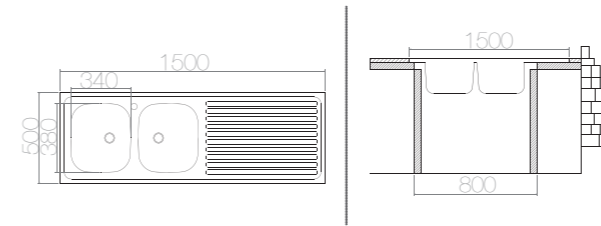

SUITABLE ACCESSORIES

AS 169 / E LO081 1550x520 mm

SIZE	THICKNESS	BOWL DEPTH	FINISHING	CUT OUT	CABINET SIZE	PRICE USD
1550x520 mm	0,60	150 mm	SATIN	1550x520 mm	500 mm	93,10
1550x520 mm	0,60	150 mm	LINEN	1550x520 mm	500 mm	101,65
1550x520 mm	0,80	170 mm	SATIN	1550x520 mm	500 mm	114,15
1550x520 mm	0,80	170 mm	LINEN	1550x520 mm	500 mm	125,50

SUITABLE ACCESSORIES

AS 133 / E LO072 1500x500 mm

SIZE	THICKNESS	BOWL DEPTH	FINISHING	CUT OUT	CABINET SIZE	PRICE USD
1500x500 mm	0,60	145/145 mm	SATIN	1500x500 mm	800 mm	76,00
1500x500 mm	0,60	145/145 mm	LINEN	1500x500 mm	800 mm	80,91
1500x500 mm	0,80	160/160 mm	SATIN	1500x500 mm	800 mm	95,55
1500x500 mm	0,80	160/160 mm	LINEN	1500x500 mm	800 mm	104,00

SUITABLE ACCESSORIES

AS 49 / E LO051 1500x500 mm

SIZE	THICKNESS	BOWL DEPTH	FINISHING	CUT OUT	CABINET SIZE	PRICE USD
1500x500 mm	0,50	135/135 mm	SATIN	1500x500 mm	800 mm	63,74
1500x500 mm	0,60	145/145 mm	SATIN	1500x500 mm	800 mm	71,30
1500x500 mm	0,60	145/145 mm	LINEN	1500x500 mm	800 mm	80,91