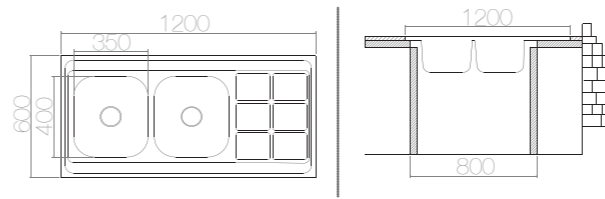

SUITABLE ACCESSORIES

AS 37 / E LO063 1200x600 mm

SIZE	THICKNESS	BOWL DEPTH	FINISHING	CUT OUT	CABINET SIZE	PRICE USD
1200x600 mm	0,40	130 mm	SATIN	1200x600 mm	450 mm	37,85
1200x600 mm	0,50	140 mm	SATIN	1200x600 mm	450 mm	46,65
1200x600 mm	0,60	150 mm	SATIN	1200x600 mm	450 mm	56,83
1200x600 mm	0,60	150 mm	LINEN	1200x600 mm	450 mm	65,02

SUITABLE ACCESSORIES

AS 46 / E LO064 1200x600 mm

SIZE	THICKNESS	BOWL DEPTH	FINISHING	CUT OUT	CABINET SIZE	PRICE USD
1200x600 mm	0,50	130/130 mm	SATIN	1200x600 mm	800 mm	58,40
1200x600 mm	0,60	140/140 mm	SATIN	1200x600 mm	800 mm	66,80
1200x600 mm	0,60	140/140 mm	LINEN	1200x600 mm	800 mm	73,65

SUITABLE ACCESSORIES

AS 171 / E LO085 1200x600 mm

SIZE	THICKNESS	BOWL DEPTH	FINISHING	CUT OUT	CABINET SIZE	PRICE USD
1200x600 mm	0,80	190/190 mm	POLISHED	1200x600 mm	800 mm	139,75
1200x600 mm	0,80	190/190 mm	LINEN	1200x600 mm	800 mm	153,80