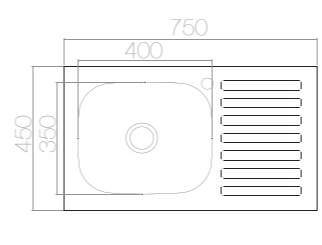

SUITABLE ACCESSORIES

AS 24 / E LO013

600x600 mm

SIZE	THICKNESS	BOWL DEPTH	FINISHING	CUT OUT	CABINET SIZE	PRICE USD
600x600 mm	0,40	130 mm	SATIN	600x600 mm	450 mm	24,90
600x600 mm	0,50	140 mm	SATIN	600x600 mm	450 mm	29,60
600x600 mm	0,60	150 mm	SATIN	600x600 mm	450 mm	36,90
600x600 mm	0,60	150 mm	LINEN	600x600 mm	450 mm	38,80

SUITABLE ACCESSORIES

AS 25 / E LO015

750x450 mm

SIZE	THICKNESS	BOWL DEPTH	FINISHING	CUT OUT	CABINET SIZE	PRICE USD
750x450 mm	0,40	130 mm	SATIN	750x450 mm	450 mm	23,55
750x450 mm	0,50	140 mm	SATIN	750x450 mm	450 mm	27,95
750x450 mm	0,60	150 mm	SATIN	750x450 mm	450 mm	37,20
750x450 mm	0,60	150 mm	LINEN	750x450 mm	450 mm	39,80

SUITABLE ACCESSORIES

AS 26 / E LO017 850x450 mm

SIZE	THICKNESS	BOWL DEPTH	FINISHING	CUT OUT	CABINET SIZE	PRICE USD
850x450 mm	0,40	130 mm	SATIN	850x450 mm	450 mm	25,40
850x450 mm	0,50	140 mm	SATIN	850x450 mm	450 mm	30,25
850x450 mm	0,60	150 mm	SATIN	850x450 mm	450 mm	42,30
850x450 mm	0,60	150 mm	LINEN	850x450 mm	450 mm	45,20

SUITABLE ACCESSORIES

AS 28 / E LO022 800x500 mm

SIZE	THICKNESS	BOWL DEPTH	FINISHING	CUT OUT	CABINET SIZE	PRICE USD
800x500 mm	0,40	130 mm	SATIN	800x500 mm	450 mm	27,95
800x500 mm	0,50	140 mm	SATIN	800x500 mm	450 mm	33,45
800x500 mm	0,60	150 mm	SATIN	800x500 mm	450 mm	40,80
800x500 mm	0,60	150 mm	LINEN	800x500 mm	450 mm	49,70