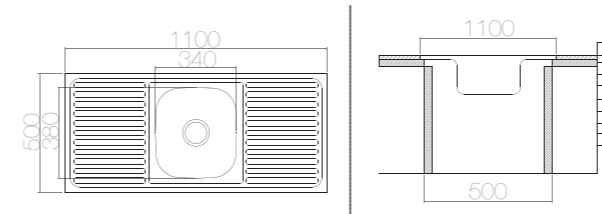

*Welded - Bowl

SUITABLE ACCESSORIES

AS 35 / E LO040 1100x500 mm

SIZE	THICKNESS	BOWL DEPTH	FINISHING	CUT OUT	CABINET SIZE	PRICE USD
1100x500 mm	0,50	140 mm	SATIN	1100x500 mm	450 mm	41,55
1100x500 mm	0,60	150 mm	SATIN	1100x500 mm	450 mm	50,93
1100x500 mm	0,60	150 mm	LINEN	1100x500 mm	450 mm	58,18

SUITABLE ACCESSORIES

AS 44 / E LO062 1000x600 mm

SIZE	THICKNESS	BOWL DEPTH	FINISHING	CUT OUT	CABINET SIZE	PRICE USD
1000x600 mm	0,50	135/135 mm	SATIN	1000x600 mm	800 mm	48,65
1000x600 mm	0,60	145/145 mm	SATIN	1000x600 mm	800 mm	56,46
1000x600 mm	0,60	145/145 mm	LINEN	1000x600 mm	800 mm	63,79