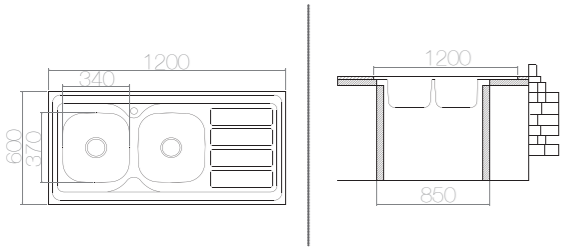

*Welded - Bowl

SUITABLE ACCESSORIES

AS 136 / E LO075 1200x500 mm

SIZE	THICKNESS	BOWL DEPTH	FINISHING	CUT OUT	CABINET SIZE	PRICE USD
1200x500 mm	0,60	145/145 mm	SATIN	1200x500 mm	800 mm	62,00
1200x500 mm	0,60	145/145 mm	LINEN	1200x500 mm	800 mm	66,00
1200x500 mm	0,80	160/160 mm	SATIN	1200x500 mm	800 mm	78,00
1200x500 mm	0,80	160/160 mm	LINEN	1200x500 mm	800 mm	88,00

SUITABLE ACCESSORIES

AS 37 / E LO063 1200x600 mm

SIZE	THICKNESS	BOWL DEPTH	FINISHING	CUT OUT	CABINET SIZE	PRICE USD
1200x600 mm	0,40	130 mm	SATIN	1200x600 mm	450 mm	37,85
1200x600 mm	0,50	140 mm	SATIN	1200x600 mm	450 mm	46,65
1200x600 mm	0,60	150 mm	SATIN	1200x600 mm	450 mm	56,83
1200x600 mm	0,60	150 mm	LINEN	1200x600 mm	450 mm	65,02

SUITABLE ACCESSORIES

AS 46 / E LO064 1200x600 mm

SIZE	THICKNESS	BOWL DEPTH	FINISHING	CUT OUT	CABINET SIZE	PRICE USD
1200x600 mm	0,50	130/130 mm	SATIN	1200x600 mm	800 mm	58,40
1200x600 mm	0,60	140/140 mm	SATIN	1200x600 mm	800 mm	66,80
1200x600 mm	0,60	140/140 mm	LINEN	1200x600 mm	800 mm	73,65