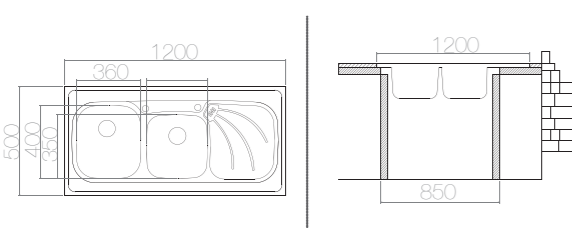

*Welded - Bowl

SUITABLE ACCESSORIES

AS 172 / E LO086 1200x600 mm

SIZE	THICKNESS	BOWL DEPTH	FINISHING	CUT OUT	CABINET SIZE	PRICE USD
1200x600 mm	0,80	190/190 mm	POLISHED	1200x600 mm	850 mm	139,75
1200x600 mm	0,80	190/190 mm	LINEN	1200x600 mm	850 mm	153,80

*Welded - Bowl

SUITABLE ACCESSORIES

AS 160 / E LO083 1200x600 mm

SIZE	THICKNESS	BOWL DEPTH	FINISHING	CUT OUT	CABINET SIZE	PRICE USD
1200x600 mm	0,80	190/190 mm	POLISHED	1200x600 mm	850 mm	139,70
1200x600 mm	0,80	190/190 mm	LINEN	1200x600 mm	850 mm	153,80

*Welded - Bowl

SUITABLE ACCESSORIES

AS 38 / E LO047 1500x500 mm

SIZE	THICKNESS	BOWL DEPTH	FINISHING	CUT OUT	CABINET SIZE	PRICE USD
1500x500 mm	0,40	130 mm	SATIN	1500x500 mm	450 mm	48,90
1500x500 mm	0,50	140 mm	SATIN	1500x500 mm	450 mm	58,10
1500x500 mm	0,60	150 mm	SATIN	1500x500 mm	450 mm	67,30
1500x500 mm	0,60	150 mm	LINEN	1500x500 mm	450 mm	74,80